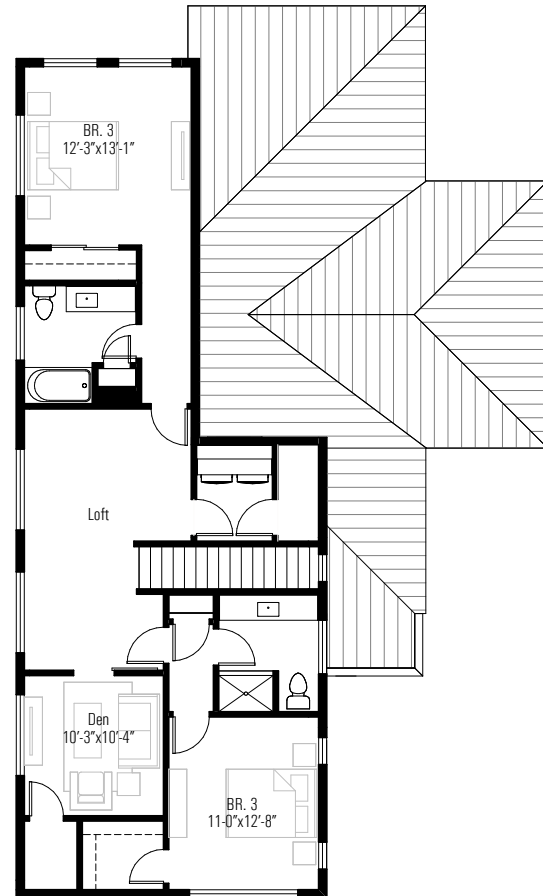

# VERBENA

10966 Freda Stern Drive  
Dallas, TX 75230

4	3.5	2530
beds	baths	sq. ft.

## PLAN B2

# VERBENA

10966 Freda Stern Drive  
Dallas, TX 75230

GROUND

SECOND

SITE PLAN