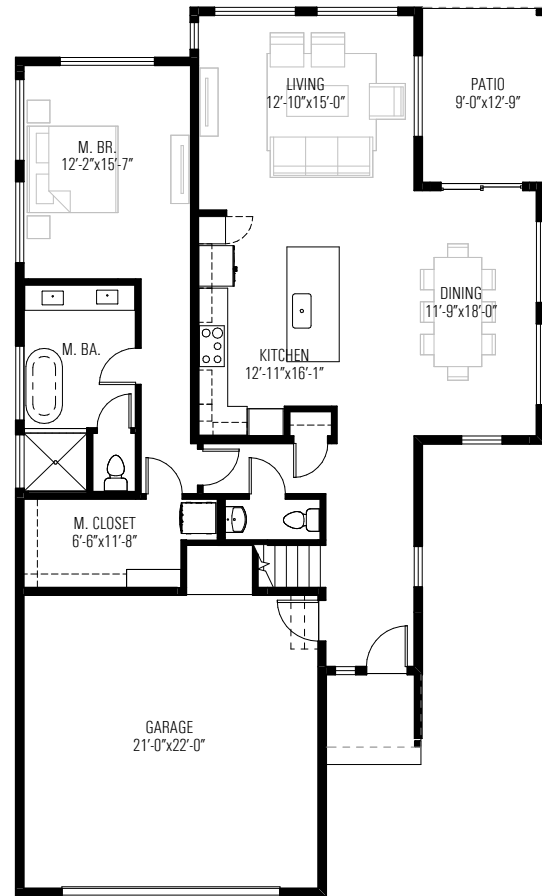

# VERBENA

10966 Freda Stern Drive  
Dallas, TX 75230

4	3.5	2530
beds	baths	sq. ft.

## PLAN B2

# VERBENA

10966 Freda Stern Drive  
Dallas, TX 75230

GROUND

SECOND

SITE PLAN