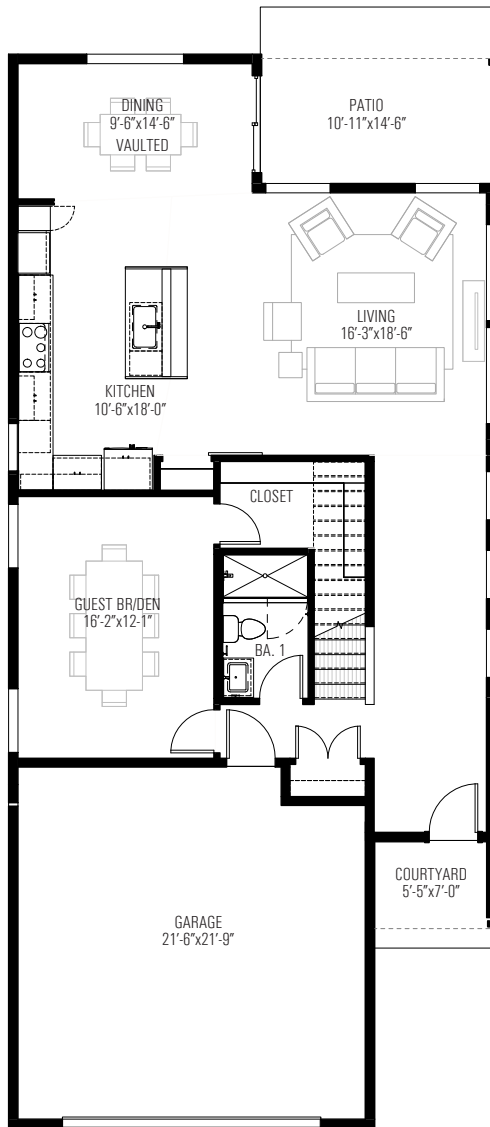

VERBENA

10966 Freda Stern Drive
Dallas, TX 75230

4	3	2554
beds	baths	sq. ft.

PLAN F

GROUND

SECOND

VERBENA

10966 Freda Stern Drive
Dallas, TX 75230

SITE PLAN