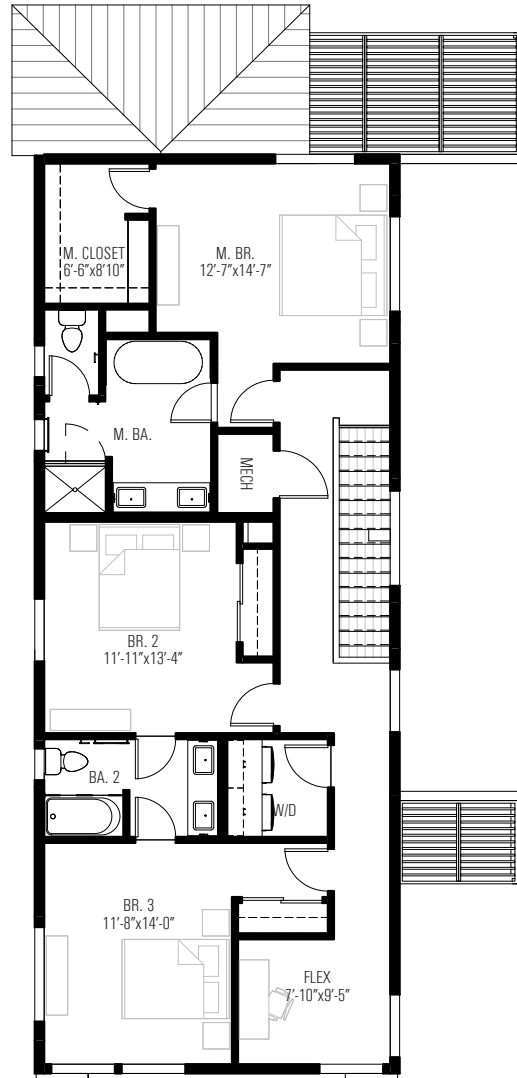

VERBENA

10966 Freda Stern Drive
Dallas, TX 75230

4	3	2554
beds	baths	sq. ft.

PLAN F

GROUND

SECOND

VERBENA

10966 Freda Stern Drive
Dallas, TX 75230

SITE PLAN