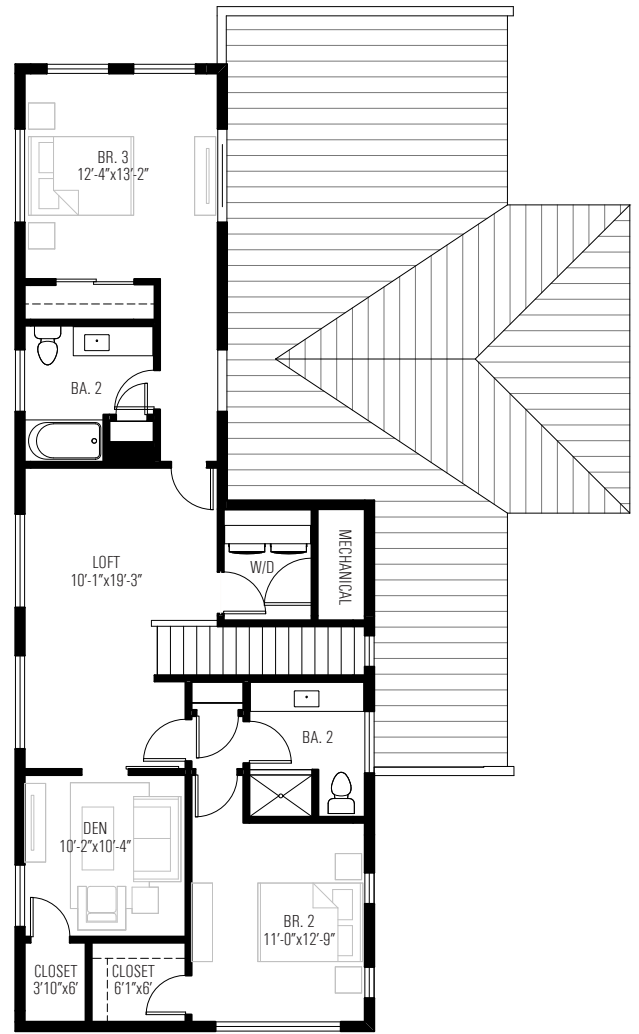

# VERBENA

10966 Freda Stern Drive  
Dallas, TX 75230

3	3.5	2565
beds	baths	sq. ft.

## PLAN E

**GROUND**

**SECOND**