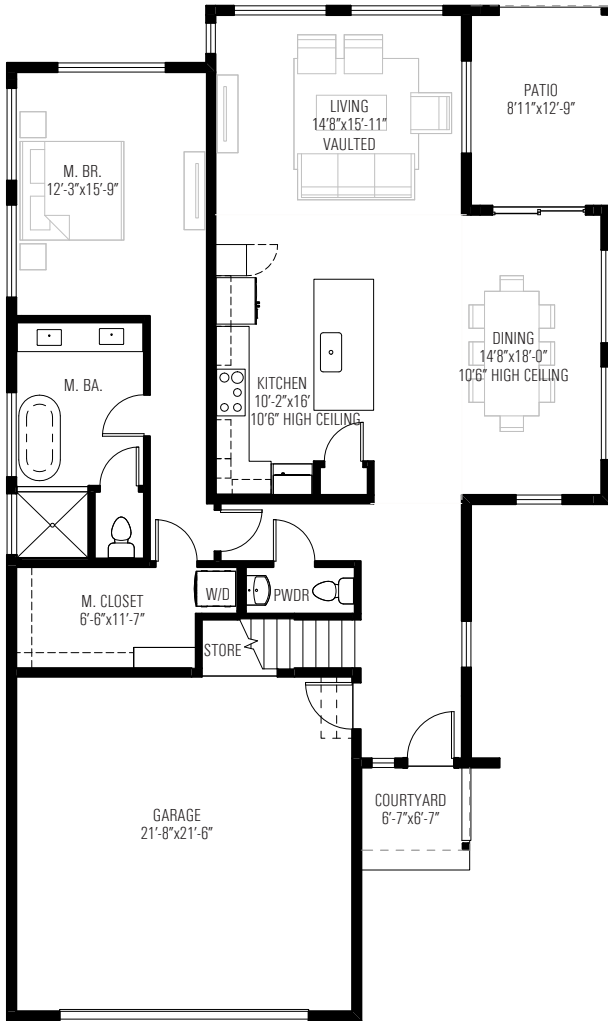

# VERBENA

10966 Freda Stern Drive  
Dallas, TX 75230

3	3.5	2565
beds	baths	sq. ft.

## PLAN E

**GROUND**

**SECOND**

# VERBENA

10966 Freda Stern Drive  
Dallas, TX 75230