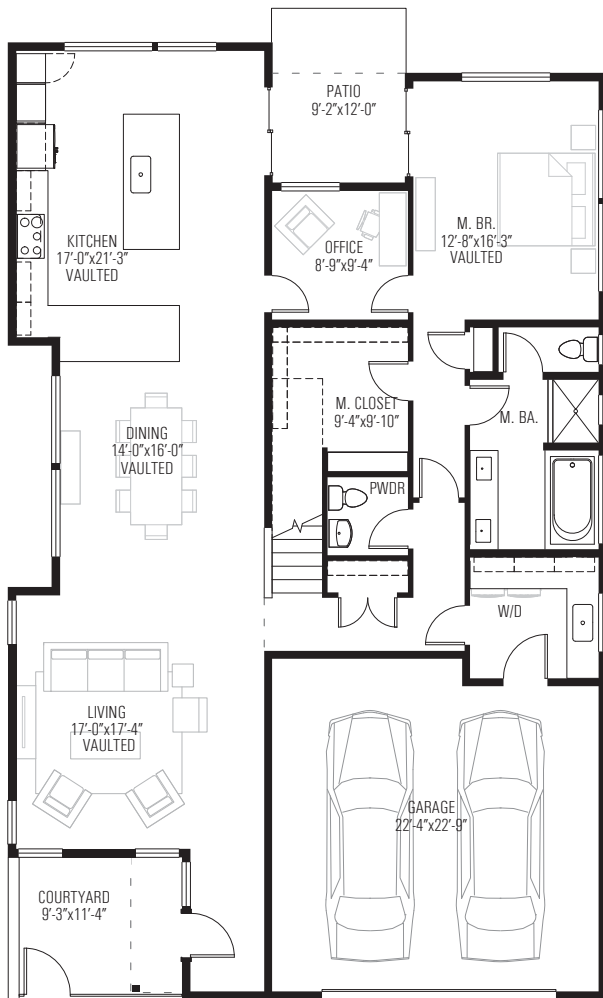

VERBENA

10966 Freda Stern Drive
Dallas, TX 75230

| | | |
|-----------|--------------|-----------------|
| | | |
| 4 beds | 2.5 baths | 2956 sq. ft. |

PLAN D

GROUND

SECOND

VERBENA

10966 Freda Stern Drive
Dallas, TX 75230

4
beds

2.5
baths

2956
sq. ft.

PLAN D OPTIONS

Option D1:
Add Barn Door to Office

Option D2:
Add Fireplace

VERBENA

10966 Freda Stern Drive
Dallas, TX 75230

SITE PLAN