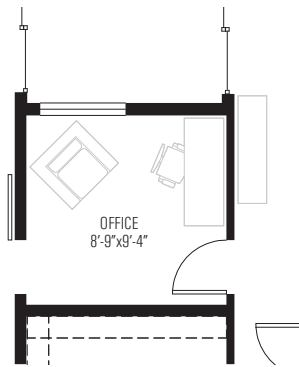

VERBENA

10966 Freda Stern Drive
Dallas, TX 75230

| | | |
|-----------|--------------|-----------------|
| | | |
| 4 beds | 2.5 baths | 2956 sq. ft. |

PLAN D

GROUND

SECOND

VERBENA

10966 Freda Stern Drive
Dallas, TX 75230

4
beds

2.5
baths

2956
sq. ft.

PLAN D OPTIONS

Option D1:
Add Barn Door to Office

Option D2:
Add Fireplace

VERBENA

10966 Freda Stern Drive
Dallas, TX 75230

SITE PLAN