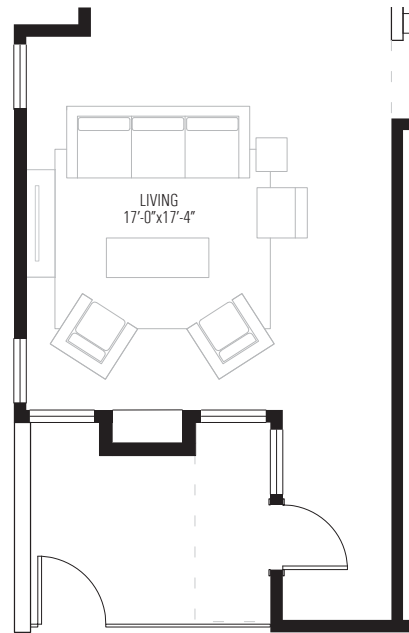

VERBENA

10966 Freda Stern Drive
Dallas, TX 75230

| | | |
|-----------|--------------|-----------------|
| | | |
| 4 beds | 2.5 baths | 2956 sq. ft. |

PLAN D

GROUND

SECOND

VERBENA

10966 Freda Stern Drive
Dallas, TX 75230

4
beds

2.5
baths

2956
sq. ft.

PLAN D OPTIONS

Option D1:
Add Barn Door to Office

Option D2:
Add Fireplace

VERBENA

10966 Freda Stern Drive
Dallas, TX 75230

SITE PLAN