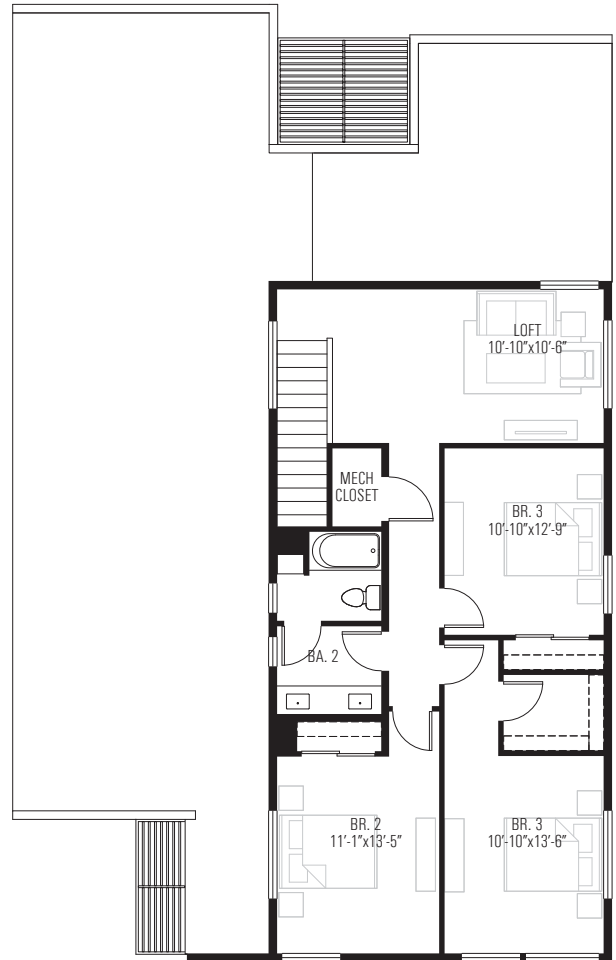

VERBENA

10966 Freda Stern Drive
Dallas, TX 75230

| | | |
|-----------|--------------|-----------------|
| | | |
| 4 beds | 2.5 baths | 2956 sq. ft. |

PLAN D

GROUND

SECOND

VERBENA

10966 Freda Stern Drive
Dallas, TX 75230

4
beds

2.5
baths

2956
sq. ft.

PLAN D OPTIONS

Option D1:
Add Barn Door to Office

Option D2:
Add Fireplace

VERBENA

10966 Freda Stern Drive
Dallas, TX 75230

SITE PLAN