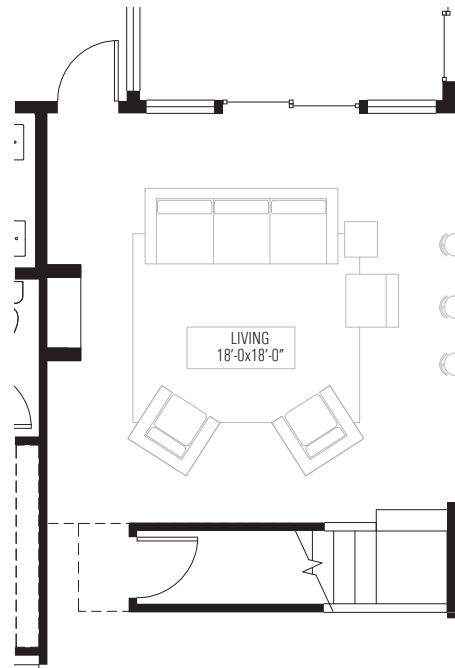

# VERBENA

10966 Freda Stern Drive  
Dallas, TX 75230

3 beds	2.5 baths	2504 sq. ft.
-----------	--------------	-----------------

## PLAN C OPTIONS

**Option C1:**  
Close off Dining/ Den

**Option C2:**  
Add Fireplace

**Option C3:**  
Change Windows in Bedroom 2:  
Lot 21 Only, Lot Specific Requirement