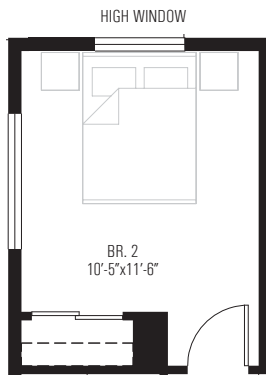

Option C3:
Change Windows in Bedroom 2:
Lot 21 Only, Lot Specific Requirement