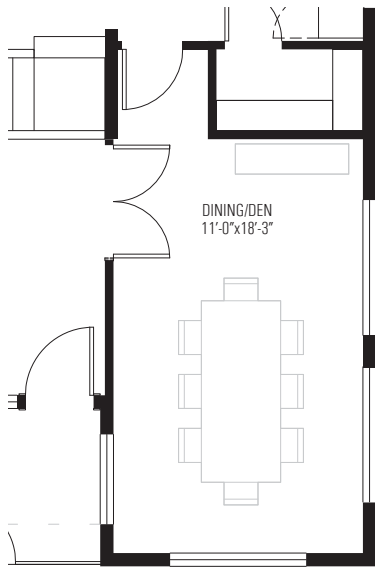

Option C1:
Close off Dining/ Den