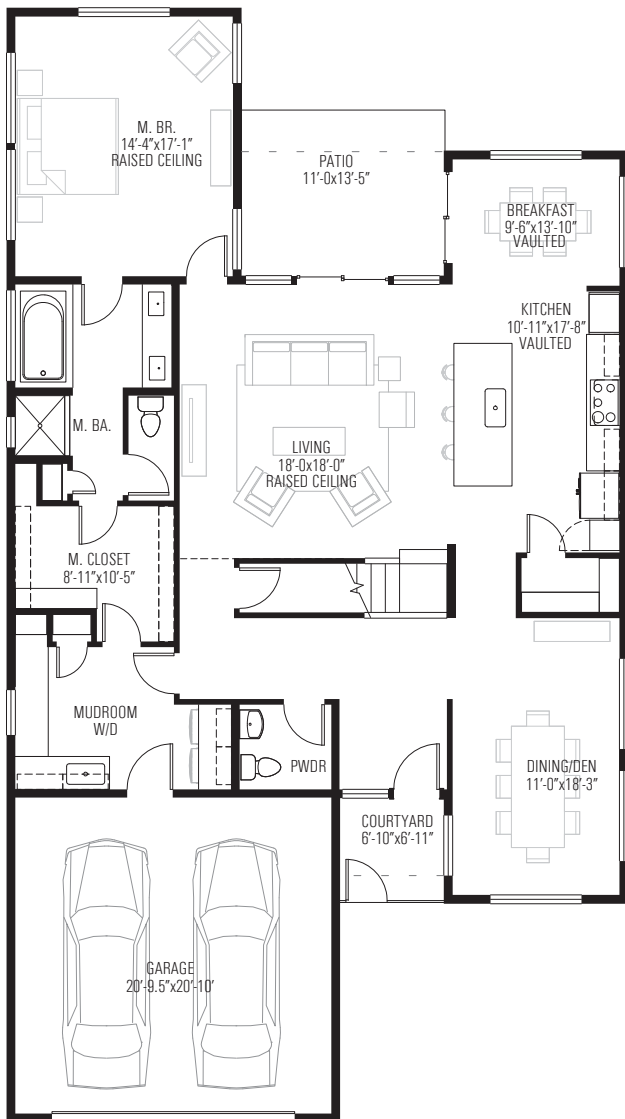

# VERBENA

10966 Freda Stern Drive  
Dallas, TX 75230

3	2.5	2504
beds	baths	sq. ft.

## PLAN C

**GROUND**

**SECOND**

# VERBENA

10966 Freda Stern Drive  
Dallas, TX 75230

3 beds	2.5 baths	2504 sq. ft.
-----------	--------------	-----------------

## PLAN C OPTIONS

**Option C1:**  
Close off Dining/ Den

**Option C2:**  
Add Fireplace

**Option C3:**  
Change Windows in Bedroom 2:  
Lot 21 Only, Lot Specific Requirement