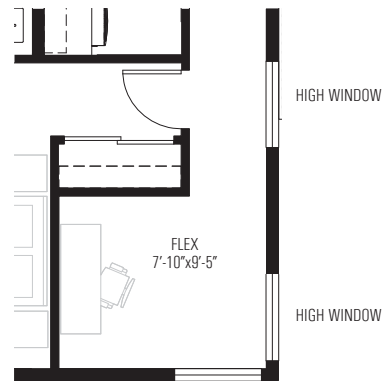

VERBENA

10966 Freda Stern Drive
Dallas, TX 75230

3	3	2493
beds	baths	sq. ft.

PLAN B

GROUND

SECOND

VERBENA

10966 Freda Stern Drive
Dallas, TX 75230

3 beds	3 baths	2493 sq. ft.
-----------	------------	-----------------

PLAN B OPTIONS

Option B1:
Add Fireplace

Option B2:
Close off Dining/ Den

Option B3:
Change Windows in Master Bedroom:
Lot 20 Only, Lot Specific Requirement