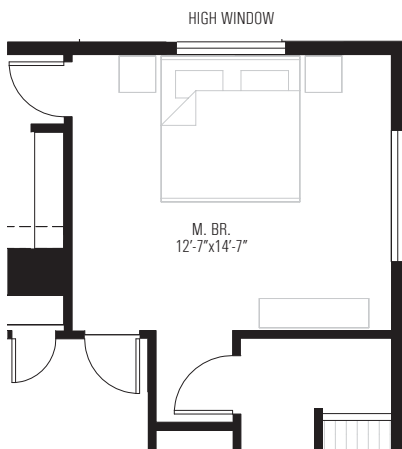

VERBENA

10966 Freda Stern Drive
Dallas, TX 75230

3	3	2493
beds	baths	sq. ft.

PLAN B

GROUND

SECOND

VERBENA

10966 Freda Stern Drive
Dallas, TX 75230

3 beds	3 baths	2493 sq. ft.
-----------	------------	-----------------

PLAN B OPTIONS

Option B1:
Add Fireplace

Option B2:
Close off Dining/ Den

Option B3:
Change Windows in Master Bedroom:
Lot 20 Only, Lot Specific Requirement

Option B4:
Change Windows in Flex & Hallway:
Lot 1 Only, Lot Specific Requirement

VERBENA

10966 Freda Stern Drive
Dallas, TX 75230

SITE PLAN