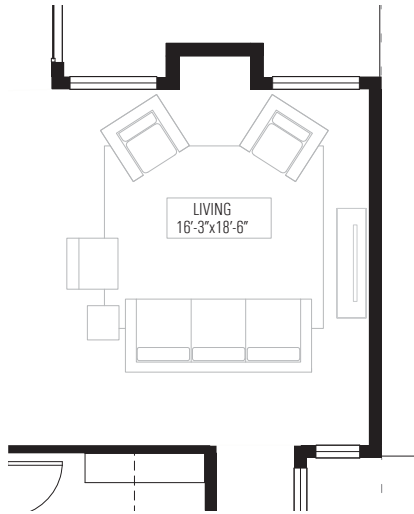

VERBENA

10966 Freda Stern Drive
Dallas, TX 75230

3	3	2493
beds	baths	sq. ft.

PLAN B

GROUND

SECOND

VERBENA

10966 Freda Stern Drive
Dallas, TX 75230

3 beds	3 baths	2493 sq. ft.
-----------	------------	-----------------

PLAN B OPTIONS

Option B1:
Add Fireplace

Option B2:
Close off Dining/ Den

Option B3:
Change Windows in Master Bedroom:
Lot 20 Only, Lot Specific Requirement

Option B4:
Change Windows in Flex & Hallway:
Lot 1 Only, Lot Specific Requirement

VERBENA

10966 Freda Stern Drive
Dallas, TX 75230

SITE PLAN