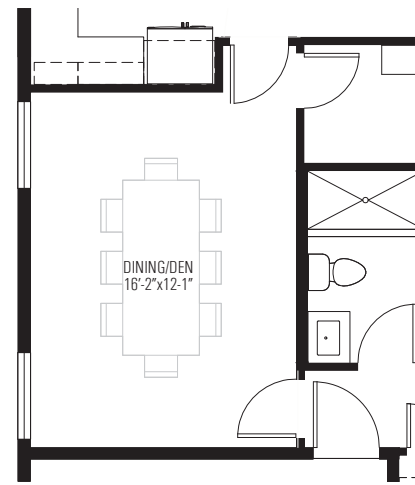

VERBENA

10966 Freda Stern Drive
Dallas, TX 75230

3	3	2493
beds	baths	sq. ft.

PLAN B

GROUND

SECOND

VERBENA

10966 Freda Stern Drive
Dallas, TX 75230

3 beds	3 baths	2493 sq. ft.
-----------	------------	-----------------

PLAN B OPTIONS

Option B1:
Add Fireplace

Option B2:
Close off Dining/ Den

Option B3:
Change Windows in Master Bedroom:
Lot 20 Only, Lot Specific Requirement

Option B4:
Change Windows in Flex & Hallway:
Lot 1 Only, Lot Specific Requirement

VERBENA

10966 Freda Stern Drive
Dallas, TX 75230

SITE PLAN