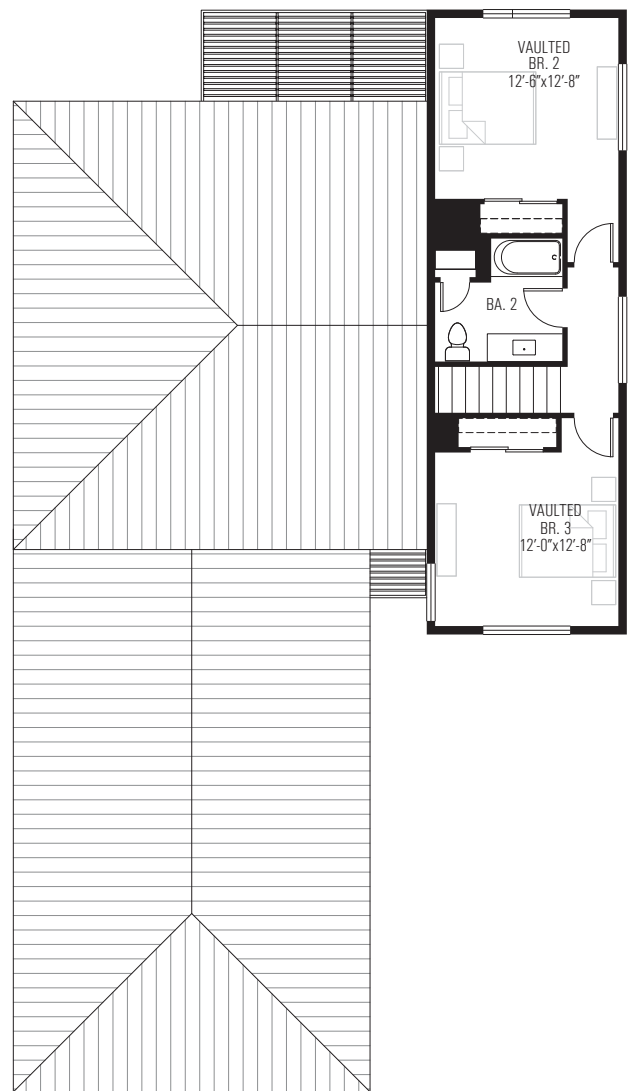

VERBENA

10966 Freda Stern Drive
Dallas, TX 75230

| | | |
|--|---|--|
|  3 beds |  2.5 baths |  2304 sq. ft. |
|--|---|--|

PLAN A

GROUND

SECOND

VERBENA

10966 Freda Stern Drive
Dallas, TX 75230

| | | |
|-----------|--------------|-----------------|
| 3 beds | 2.5 baths | 2304 sq. ft. |
|-----------|--------------|-----------------|

PLAN A OPTIONS

Option A1:
Add Door into Master Closet

Option A2:
Close off Dining/ Den

Option A3:
Add Fireplace

Option A4:
Rotated Garage Door: Lot 13 & 18 Only, Lot Specific Requirement

VERBENA

10966 Freda Stern Drive
Dallas, TX 75230

SITE PLAN 