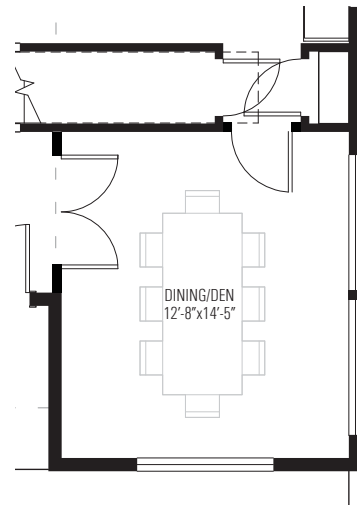

VERBENA

10966 Freda Stern Drive
Dallas, TX 75230

| | | |
|--|---|--|
|  3 beds |  2.5 baths |  2304 sq. ft. |
|--|---|--|

PLAN A

GROUND

SECOND

VERBENA

10966 Freda Stern Drive
Dallas, TX 75230

| | | |
|-----------|--------------|-----------------|
| 3 beds | 2.5 baths | 2304 sq. ft. |
|-----------|--------------|-----------------|

PLAN A OPTIONS

Option A1:
Add Door into Master Closet

Option A2:
Close off Dining/ Den

Option A3:
Add Fireplace

Option A4:
Rotated Garage Door: Lot 13 & 18 Only, Lot Specific Requirement

VERBENA

10966 Freda Stern Drive
Dallas, TX 75230

SITE PLAN 