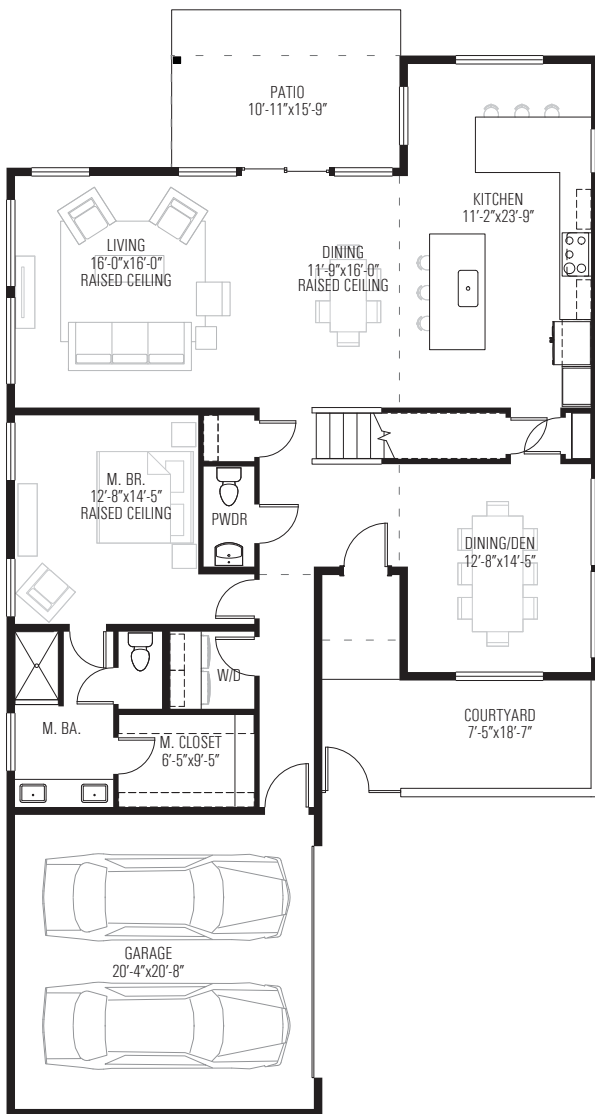

VERBENA

10966 Freda Stern Drive
Dallas, TX 75230

| | | |
|--|---|--|
|  3 beds |  2.5 baths |  2304 sq. ft. |
|--|---|--|

PLAN A

GROUND

SECOND

VERBENA

10966 Freda Stern Drive
Dallas, TX 75230

| | | |
|-----------|--------------|-----------------|
| 3 beds | 2.5 baths | 2304 sq. ft. |
|-----------|--------------|-----------------|

PLAN A OPTIONS

Option A1:
Add Door into Master Closet

Option A2:
Close off Dining/ Den

Option A3:
Add Fireplace

Option A4:
Rotated Garage Door: Lot 13 & 18 Only, Lot Specific Requirement

VERBENA

10966 Freda Stern Drive
Dallas, TX 75230

SITE PLAN 