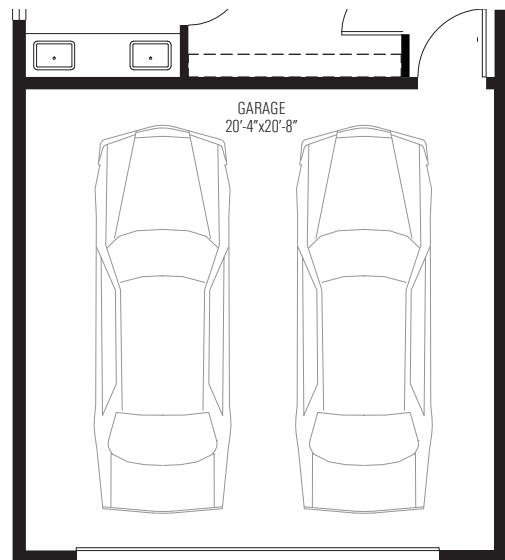

Option A4:
Rotated Garage Door: Lot 13 & 18 Only, Lot Specific Requirement