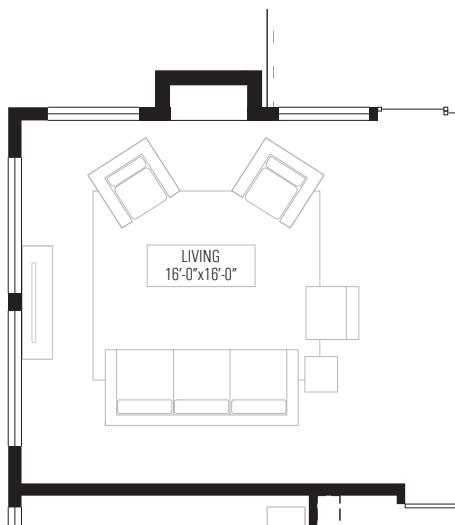

VERBENA

10966 Freda Stern Drive
Dallas, TX 75230

| | | |
|--|---|--|
|  3 beds |  2.5 baths |  2304 sq. ft. |
|--|---|--|

PLAN A

GROUND

SECOND

VERBENA

10966 Freda Stern Drive
Dallas, TX 75230

| | | |
|-----------|--------------|-----------------|
| 3 beds | 2.5 baths | 2304 sq. ft. |
|-----------|--------------|-----------------|

PLAN A OPTIONS

Option A1:
Add Door into Master Closet

Option A2:
Close off Dining/ Den

Option A3:
Add Fireplace

Option A4:
Rotated Garage Door: Lot 13 & 18 Only, Lot Specific Requirement

VERBENA

10966 Freda Stern Drive
Dallas, TX 75230

SITE PLAN 