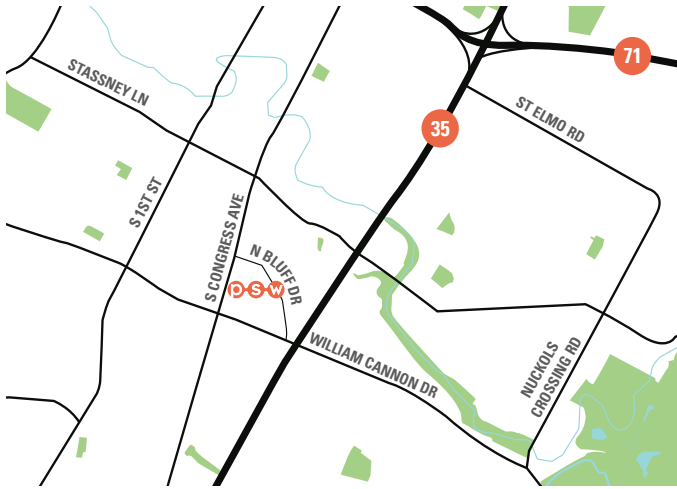

**NORTH BLUFF**  
 705/801 NORTH BLUFF DRIVE  
 AUSTIN, TX 78745

3	2.5	1478
beds	baths	sq. ft.

**PLAN A3**

**GROUND**

**SECOND**

**NORTH BLUFF**  
 705/801 NORTH BLUFF DRIVE  
 AUSTIN, TX 78745

**SITE PLAN** 