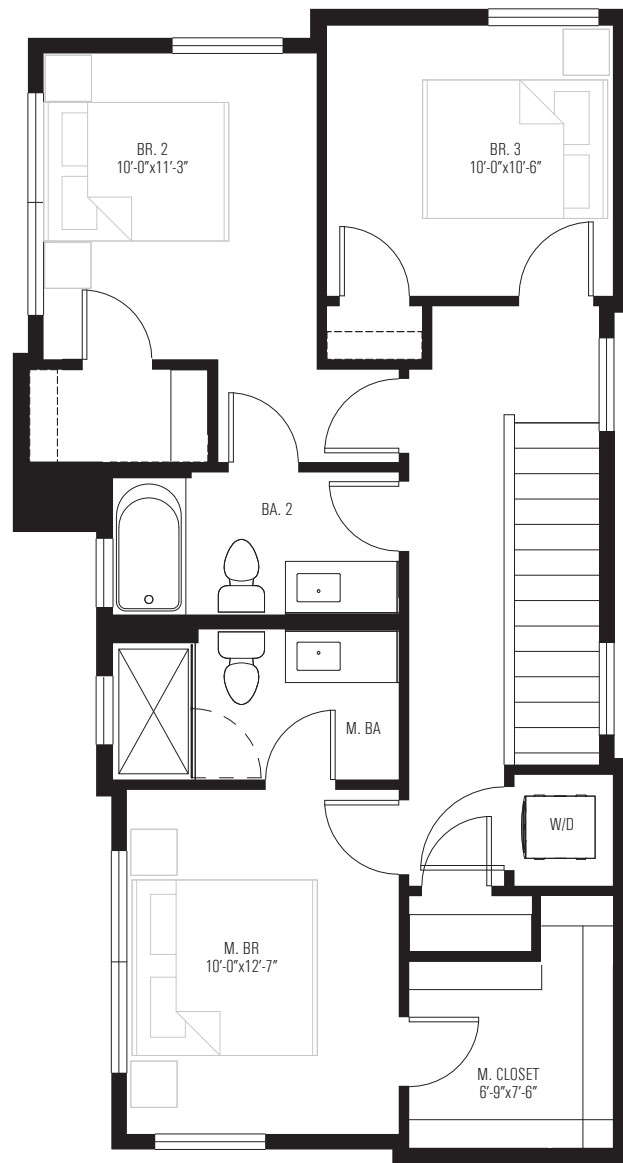

**NORTH BLUFF**  
 705/801 NORTH BLUFF DRIVE  
 AUSTIN, TX 78745

3	2.5	1478
beds	baths	sq. ft.

**PLAN A3**

**GROUND**

**SECOND**

**NORTH BLUFF**  
 705/801 NORTH BLUFF DRIVE  
 AUSTIN, TX 78745

**SITE PLAN** 