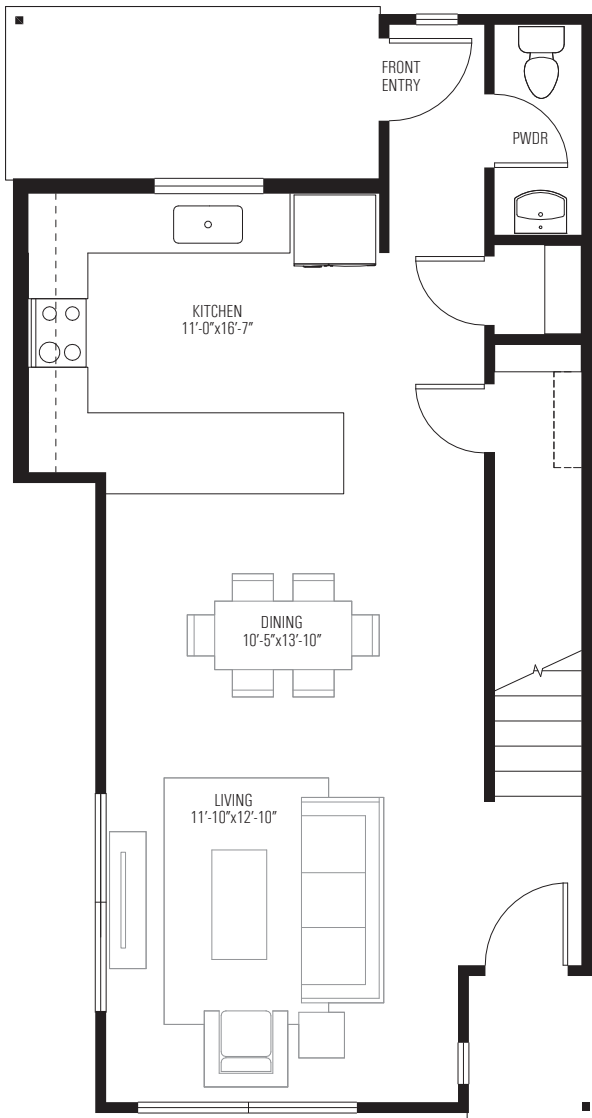

**NORTH BLUFF**  
 705/801 NORTH BLUFF DRIVE  
 AUSTIN, TX 78745

3	2.5	1478
beds	baths	sq. ft.

**PLAN A3**

**GROUND**

**SECOND**

**NORTH BLUFF**  
 705/801 NORTH BLUFF DRIVE  
 AUSTIN, TX 78745

**SITE PLAN** 