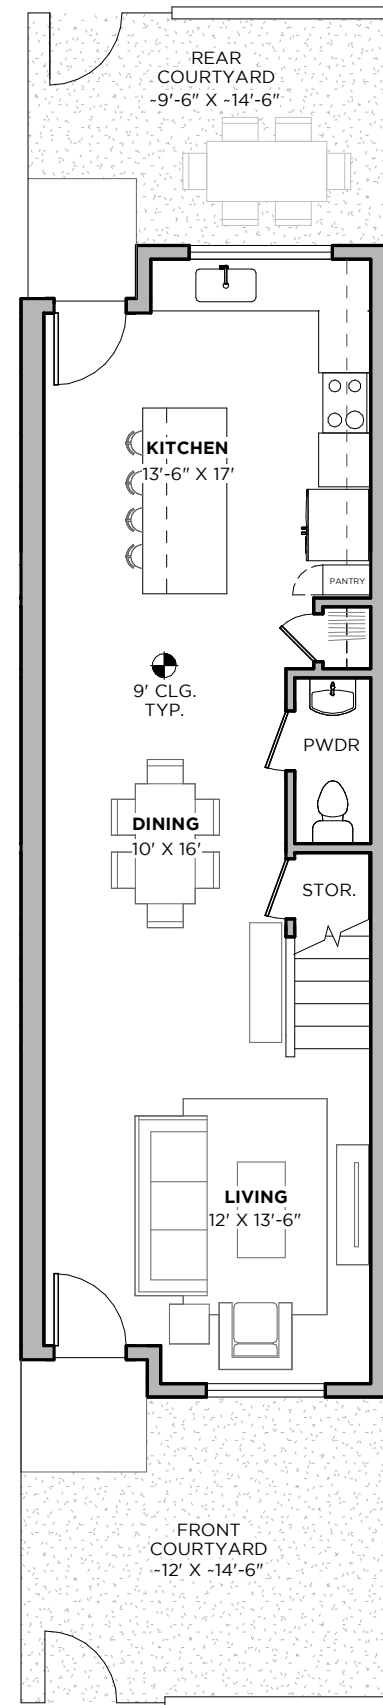

## A1

### Features

- ▶ Vaulted bedroom ceilings
- ▶ Walk-in master bedroom closet
- ▶ Laundry room for full-size washer and dryer
- ▶ Private courtyards front & rear

2  
beds

2.5  
baths

1391  
SF

First Floor

Second Floor