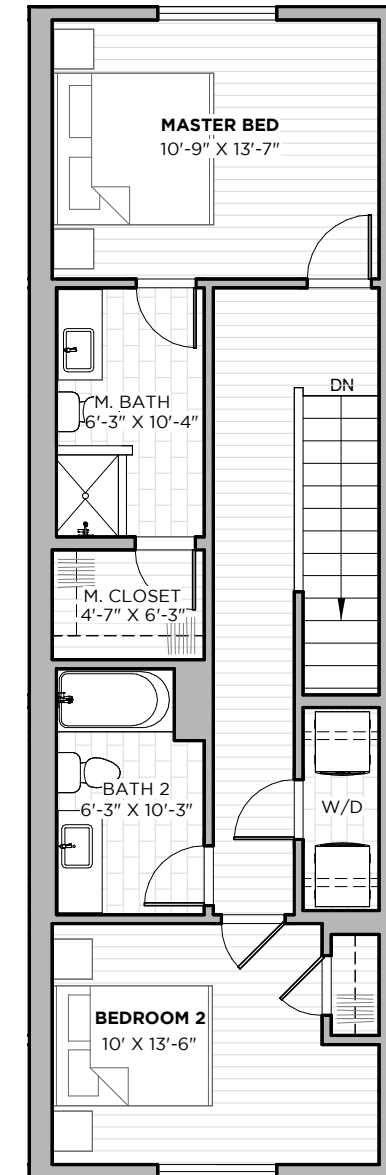

## A1

### Features

- ▶ Vaulted bedroom ceilings
- ▶ Walk-in master bedroom closet
- ▶ Laundry room for full-size washer and dryer
- ▶ Private courtyards front & rear

2  
beds

2.5  
baths

1391  
SF

First Floor

Second Floor