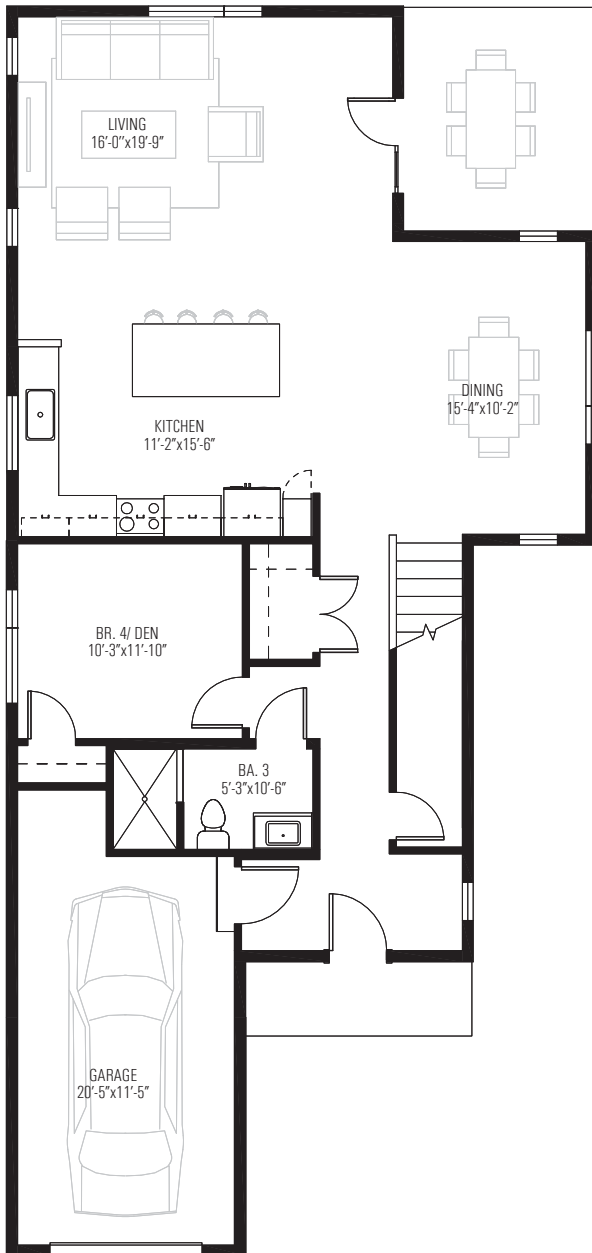

FRANKLIN GROVE
 1911 E M Franklin Ave
 AUSTIN, TX 78723

4	3	2200
beds	baths	sq. ft.

PLAN J

GROUND

SECOND

FRANKLIN GROVE
 1911 E M Franklin Ave
 AUSTIN, TX 78723

SITE PLAN 