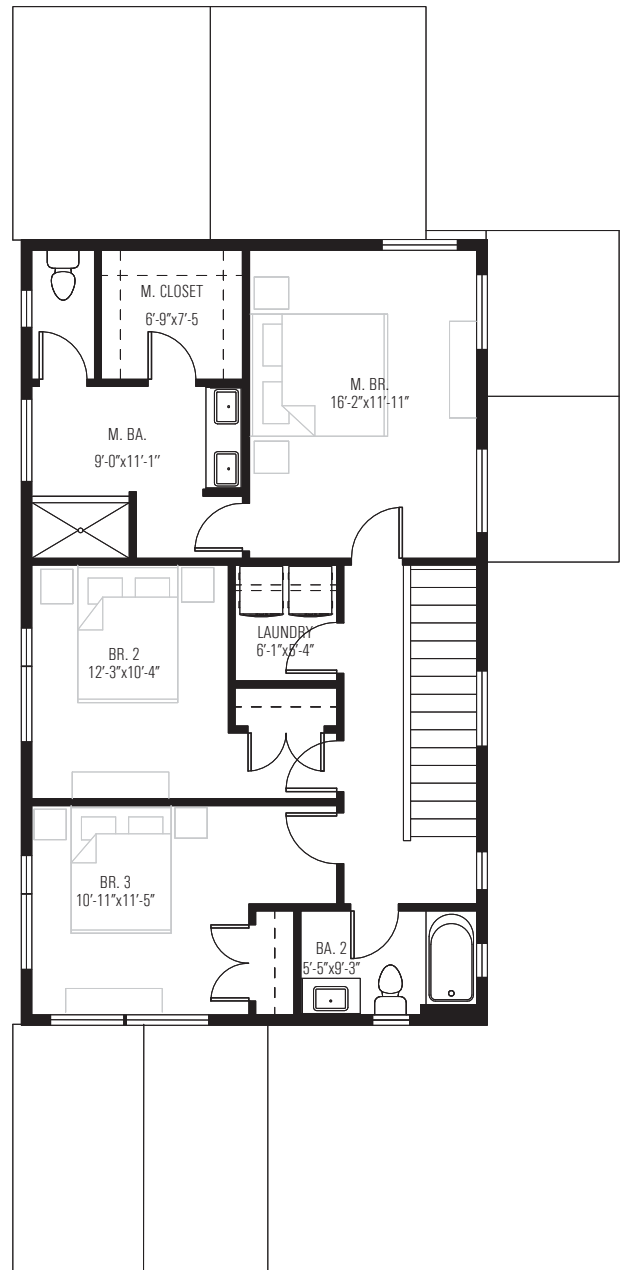

FRANKLIN GROVE
 1911 E M Franklin Ave
 AUSTIN, TX 78723

4	3	2200
beds	baths	sq. ft.

PLAN J

GROUND

SECOND

FRANKLIN GROVE
 1911 E M Franklin Ave
 AUSTIN, TX 78723

SITE PLAN 