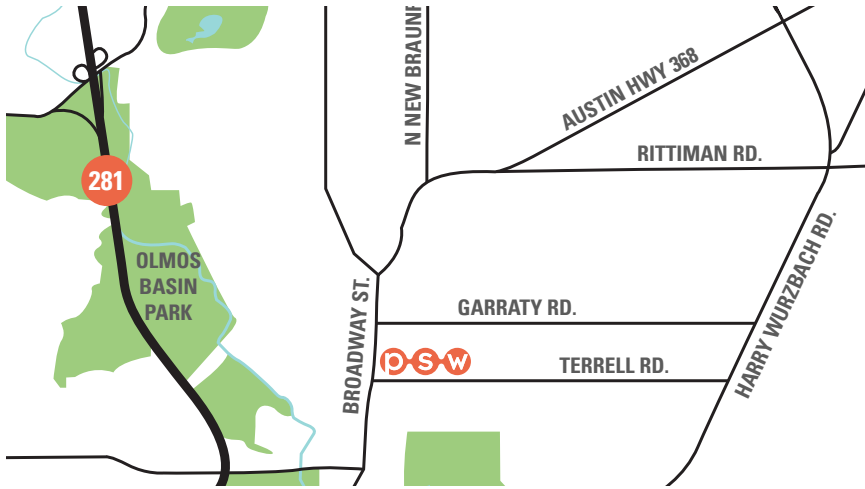

**TERRELL ROAD**  
 133 Terrell Road  
 San Antonio, TX 78209

 4 beds	 3.5 baths	 2439 sq. ft.
--	---	--

**PLAN F**

**GROUND**

**SECOND**

**THIRD**

**TERRELL ROAD**  
 133 Terrell Road  
 San Antonio, TX 78209

TERRELL ROAD

SITE PLAN 