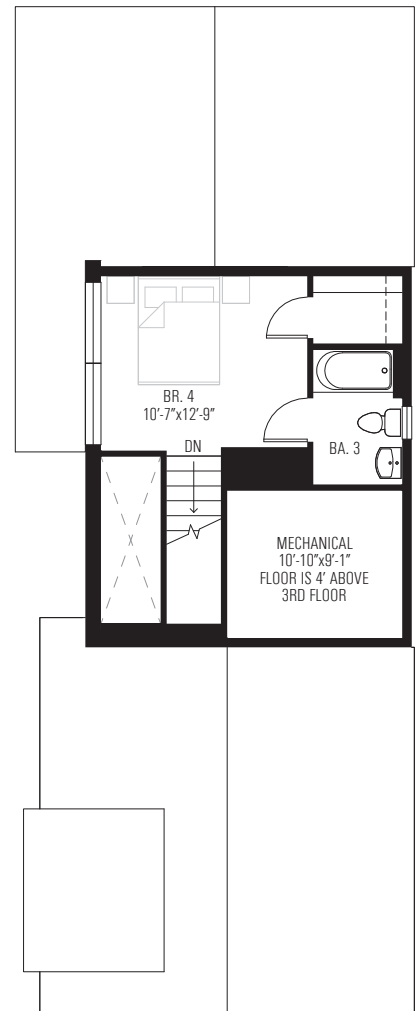

**TERRELL ROAD**  
 133 Terrell Road  
 San Antonio, TX 78209

 4 beds	 3.5 baths	 2439 sq. ft.
--	---	--

**PLAN F**

**GROUND**

**SECOND**

**THIRD**

**TERRELL ROAD**  
 133 Terrell Road  
 San Antonio, TX 78209

TERRELL ROAD

SITE PLAN 