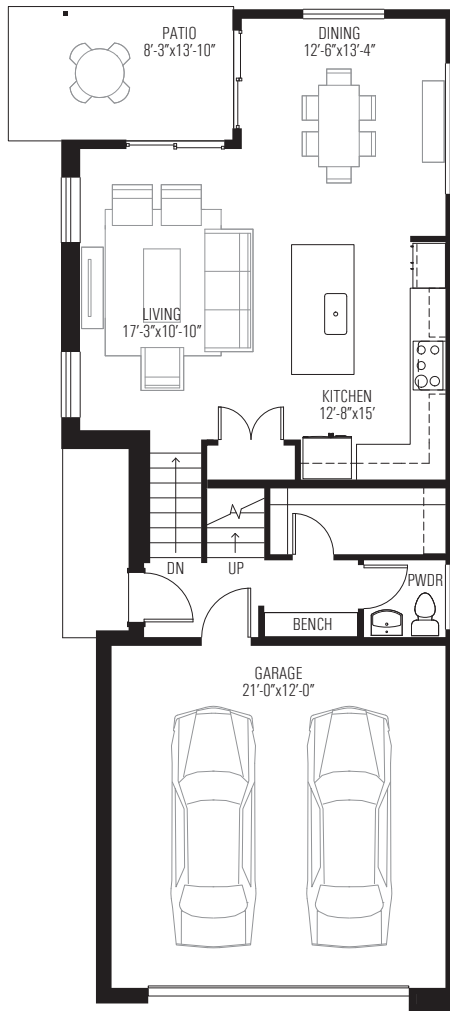

**TERRELL ROAD**  
 133 Terrell Road  
 San Antonio, TX 78209

 4 beds	 3.5 baths	 2439 sq. ft.
--	---	--

**PLAN F**

**GROUND**

**SECOND**

**THIRD**

**TERRELL ROAD**  
 133 Terrell Road  
 San Antonio, TX 78209

TERRELL ROAD

SITE PLAN 