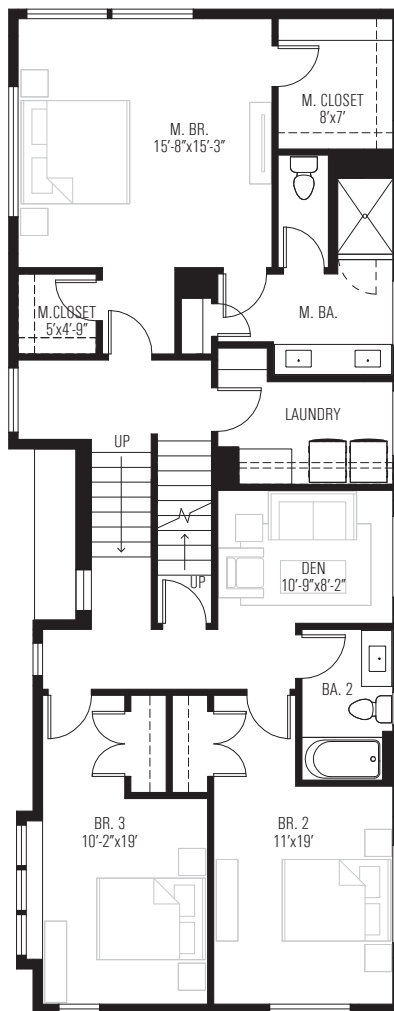

**TERRELL ROAD**  
 133 Terrell Road  
 San Antonio, TX 78209

 4 beds	 3.5 baths	 2439 sq. ft.
--	---	--

**PLAN F**

**GROUND**

**SECOND**

**THIRD**

**TERRELL ROAD**  
 133 Terrell Road  
 San Antonio, TX 78209

TERRELL ROAD

SITE PLAN 