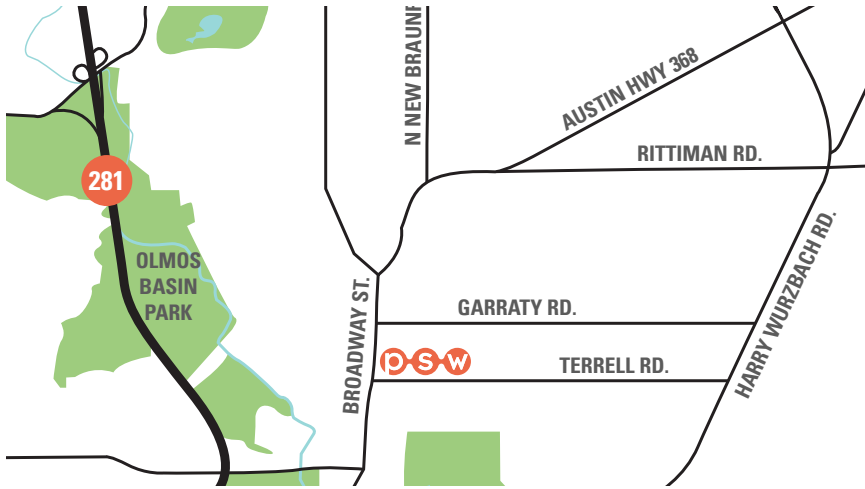

TERRELL ROAD
 133 Terrell Road
 San Antonio, TX 78209

3	2.5	2127
beds	baths	sq. ft.

PLAN B-F

SEE SITE PLAN FOR
 PATIO CONDITION

GROUND

SECOND

TERRELL ROAD
 133 Terrell Road
 San Antonio, TX 78209

TERRELL ROAD