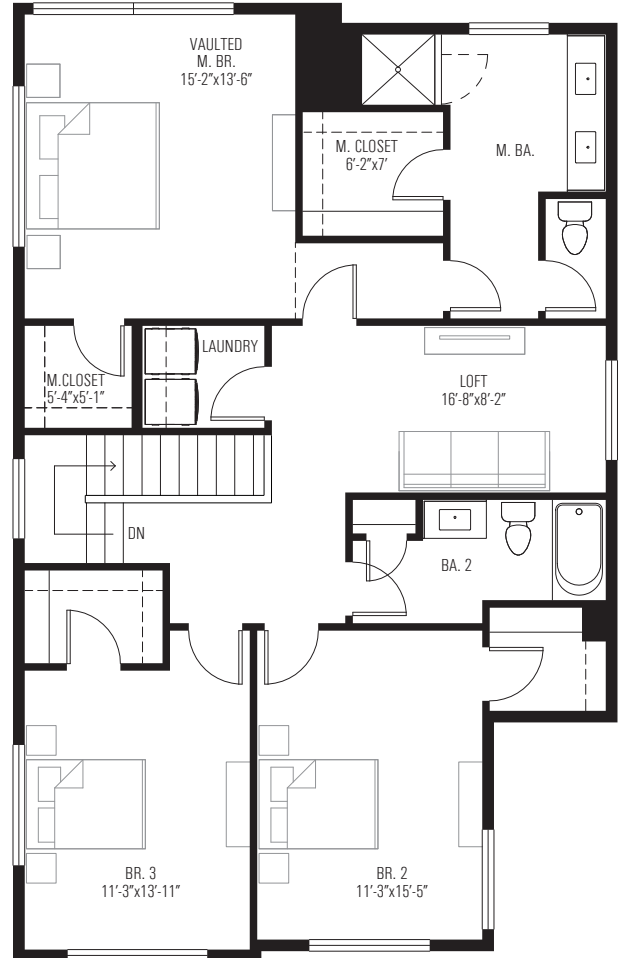

TERRELL ROAD
 133 Terrell Road
 San Antonio, TX 78209

3	2.5	2127
beds	baths	sq. ft.

PLAN B-F

SEE SITE PLAN FOR
 PATIO CONDITION

GROUND

SECOND

TERRELL ROAD
 133 Terrell Road
 San Antonio, TX 78209

TERRELL ROAD

SITE PLAN 