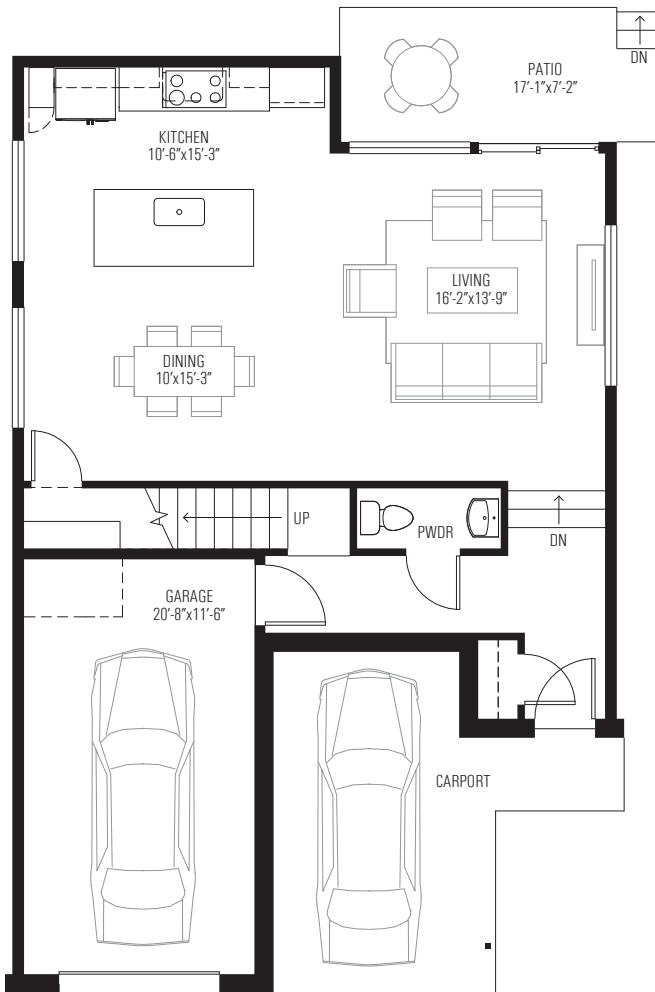

TERRELL ROAD
 133 Terrell Road
 San Antonio, TX 78209

3	2.5	2127
beds	baths	sq. ft.

PLAN B-F

SEE SITE PLAN FOR
 PATIO CONDITION

GROUND

SECOND

TERRELL ROAD
 133 Terrell Road
 San Antonio, TX 78209

TERRELL ROAD

SITE PLAN 