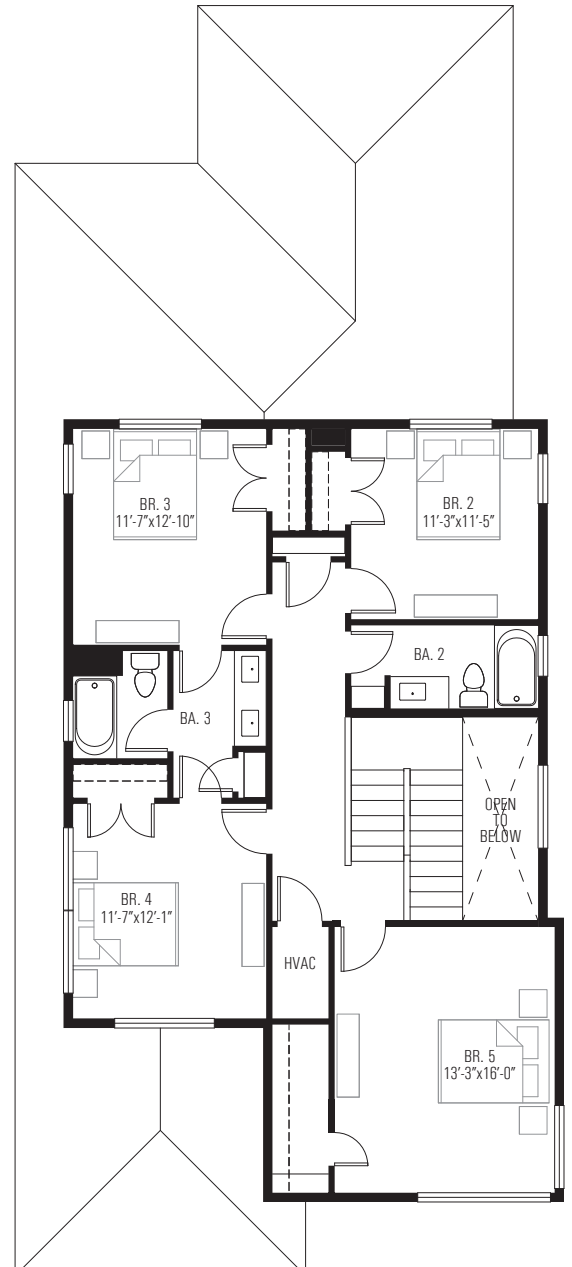

Cima Hills
 3710 Cima Serena
 Austin, TX 78759

HOME G

5 BED / DEN / 3.5 BATH
 2916 SF

*SEE SITE PLAN
 FOR GARAGE LOCATION

GROUND

SECOND

Cima Hills
 3710 Cima Serena
 Austin, TX 78759

SITE PLAN