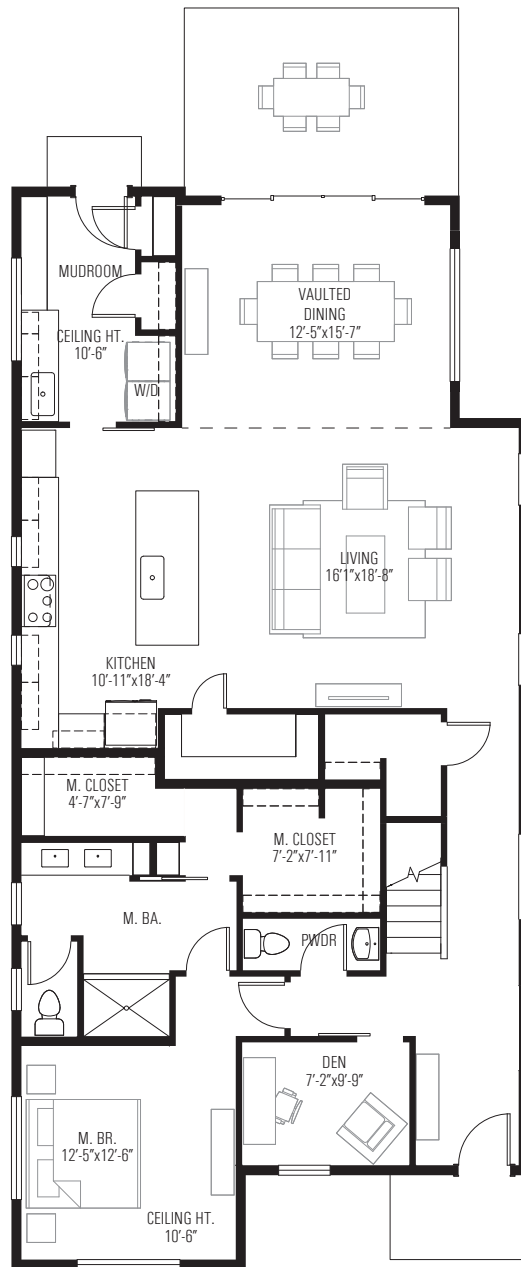

Cima Hills
 3710 Cima Serena
 Austin, TX 78759

HOME G

5 BED / DEN / 3.5 BATH
 2916 SF

*SEE SITE PLAN
 FOR GARAGE LOCATION

GROUND

SECOND

Cima Hills
 3710 Cima Serena
 Austin, TX 78759

SITE PLAN