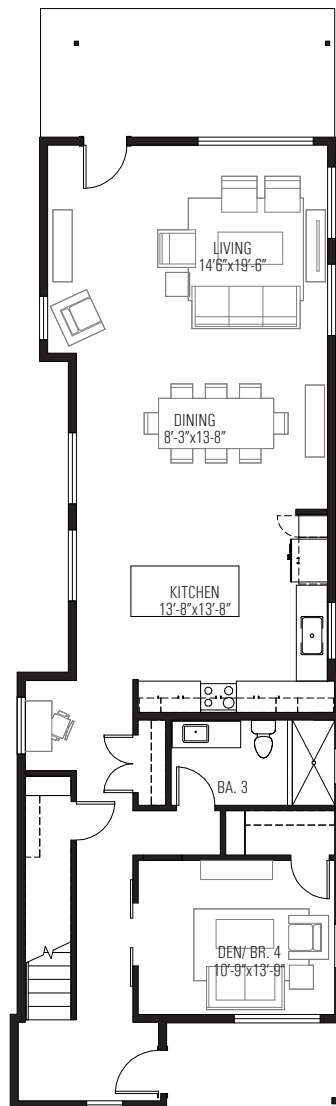

5300 Glencoe Park
Dallas, TX 75206

HOME G
4 BED / 3 BATH
2630 SF

GROUND

SECOND

5300 Glencoe Park
Dallas, TX 75206

SITE PLAN 