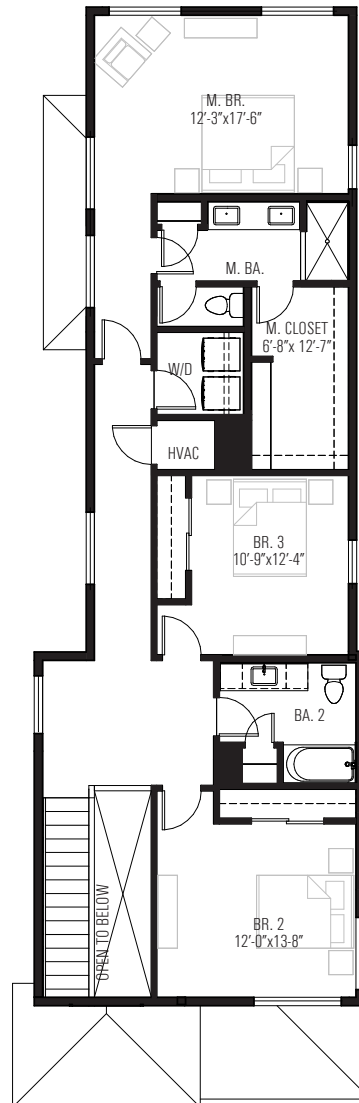

5300 Glencoe Park
Dallas, TX 75206

HOME G
4 BED / 3 BATH
2630 SF

GROUND

SECOND

5300 Glencoe Park
Dallas, TX 75206

SITE PLAN 