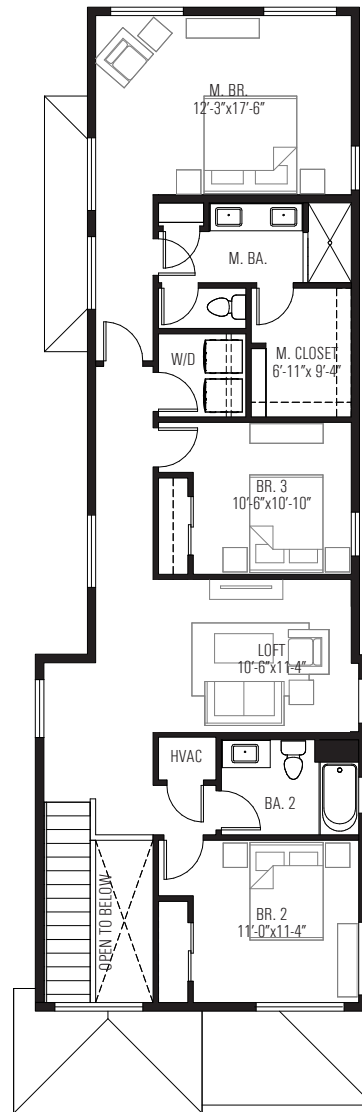

5300 Glencoe Park
Dallas, TX 75206

HOME F2
4 BED / 3 BATH
2630 SF

GROUND

SECOND

5300 Glencoe Park
Dallas, TX 75206

SITE PLAN 