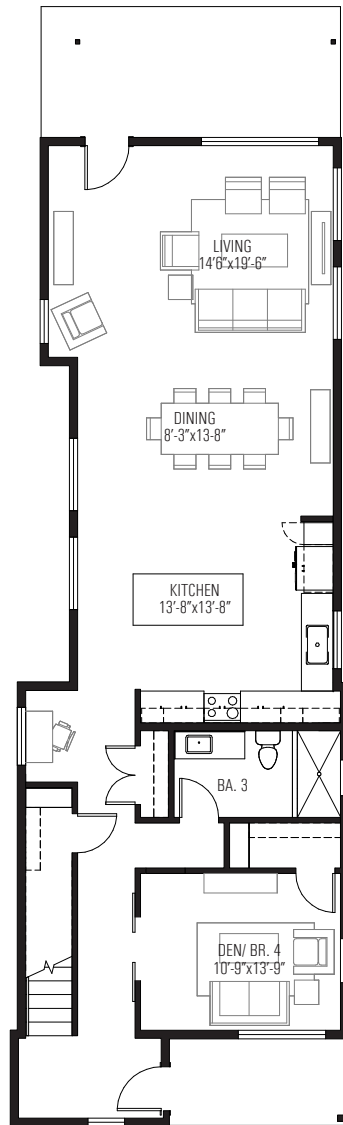

5300 Glencoe Park
Dallas, TX 75206

HOME F2
4 BED / 3 BATH
2630 SF

GROUND

SECOND

5300 Glencoe Park
Dallas, TX 75206

SITE PLAN 