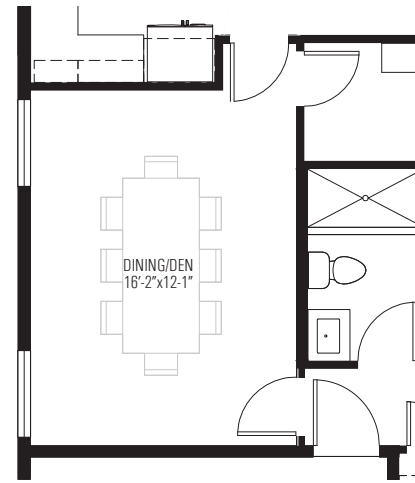

VERBENA

10966 Freda Stern Drive
Dallas, TX 75230

SITE PLAN

VERBENA

10966 Freda Stern Drive
Dallas, TX 75230

3	3	2493
beds	baths	sq. ft.

PLAN B

GROUND

SECOND

VERBENA

10966 Freda Stern Drive
Dallas, TX 75230

 3 beds	 3 baths	 2493 sq. ft.
--	---	--

PLAN B OPTIONS

Option B1:
Add Fireplace

Option B2:
Close off Dining/ Den

Option B3:
Change Windows in Master Bedroom:
Lot 20 Only, Lot Specific Requirement

Option B4:
Change Windows in Flex & Hallway:
Lot 1 Only, Lot Specific Requirement

VERBENA

10966 Freda Stern Drive
Dallas, TX 75230

SITE PLAN 

VERBENA

10966 Freda Stern Drive
Dallas, TX 75230

3	2.5	2504
beds	baths	sq. ft.

PLAN C

GROUND

SECOND

VERBENA

10966 Freda Stern Drive
Dallas, TX 75230

3 beds	2.5 baths	2504 sq. ft.
-----------	--------------	-----------------

PLAN C OPTIONS

Option C1:
Close off Dining/ Den