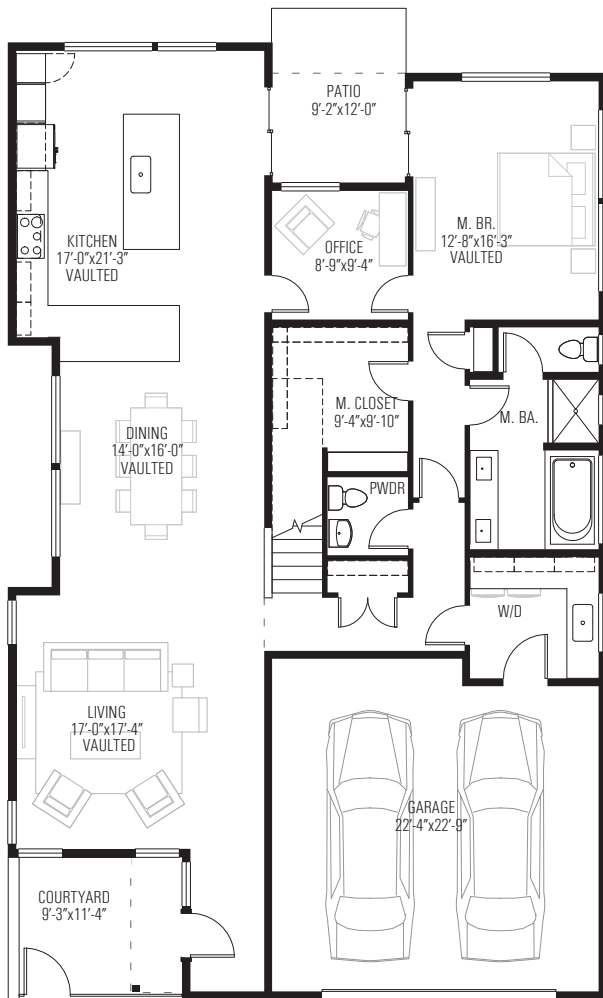

VERBENA

10966 Freda Stern Drive
Dallas, TX 75230

4 beds	2.5 baths	2956 sq. ft.

PLAN D