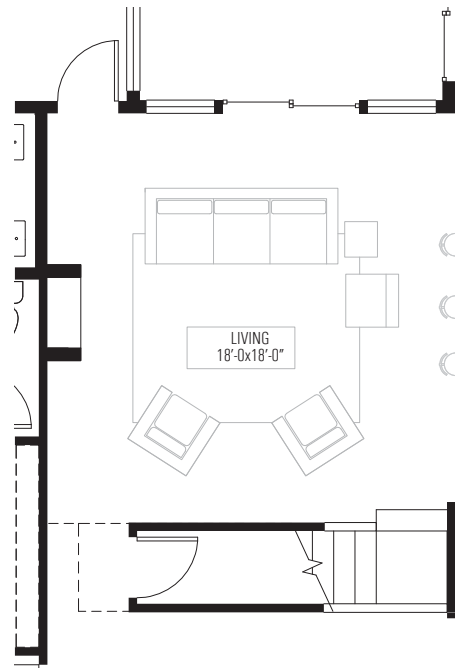

VERBENA

10966 Freda Stern Drive
Dallas, TX 75230

SITE PLAN

VERBENA

10966 Freda Stern Drive
Dallas, TX 75230

3	3	2493
beds	baths	sq. ft.

PLAN B

GROUND

SECOND

VERBENA

10966 Freda Stern Drive
Dallas, TX 75230

 3 beds	 3 baths	 2493 sq. ft.
--	---	--

PLAN B OPTIONS

Option B1:
Add Fireplace

Option B2:
Close off Dining/ Den

Option B3:
Change Windows in Master Bedroom:
Lot 20 Only, Lot Specific Requirement

PLAN C

GROUND

SECOND

VERBENA

10966 Freda Stern Drive
Dallas, TX 75230

3 beds	2.5 baths	2504 sq. ft.
-----------	--------------	-----------------

PLAN C OPTIONS

Option C1:
Close off Dining/ Den

Option C2:
Add Fireplace

Option C3:
Change Windows in Bedroom 2:
Lot 21 Only, Lot Specific Requirement

VERBENA

10966 Freda Stern Drive
Dallas, TX 75230

SITE PLAN 

VERBENA

10966 Freda Stern Drive
Dallas, TX 75230