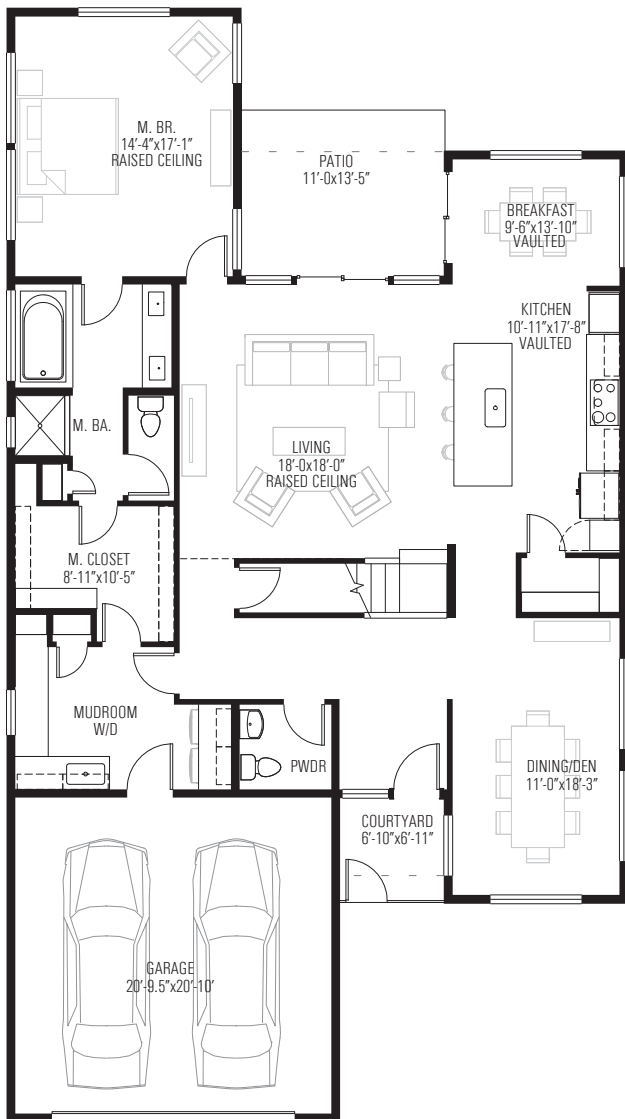

VERBENA

10966 Freda Stern Drive
Dallas, TX 75230

3	2.5	2304
beds	baths	sq. ft.

PLAN A

GROUND

SECOND

VERBENA

10966 Freda Stern Drive
Dallas, TX 75230

SECOND

VERBENA

10966 Freda Stern Drive
Dallas, TX 75230

 3 beds	 3 baths	 2493 sq. ft.
--	---	--

PLAN B OPTIONS

Option B1:
Add Fireplace

Option B2:
Close off Dining/ Den

Option B3:
Change Windows in Master Bedroom:
Lot 20 Only, Lot Specific Requirement

Option B4:
Change Windows in Flex & Hallway:
Lot 1 Only, Lot Specific Requirement

VERBENA

10966 Freda Stern Drive
Dallas, TX 75230

SITE PLAN 

VERBENA

10966 Freda Stern Drive
Dallas, TX 75230

3	2.5	2504
beds	baths	sq. ft.

PLAN C

GROUND

SECOND

VERBENA

10966 Freda Stern Drive
Dallas, TX 75230

3 beds	2.5 baths	2504 sq. ft.
-----------	--------------	-----------------

PLAN C OPTIONS

Option C1:
Close off Dining/ Den