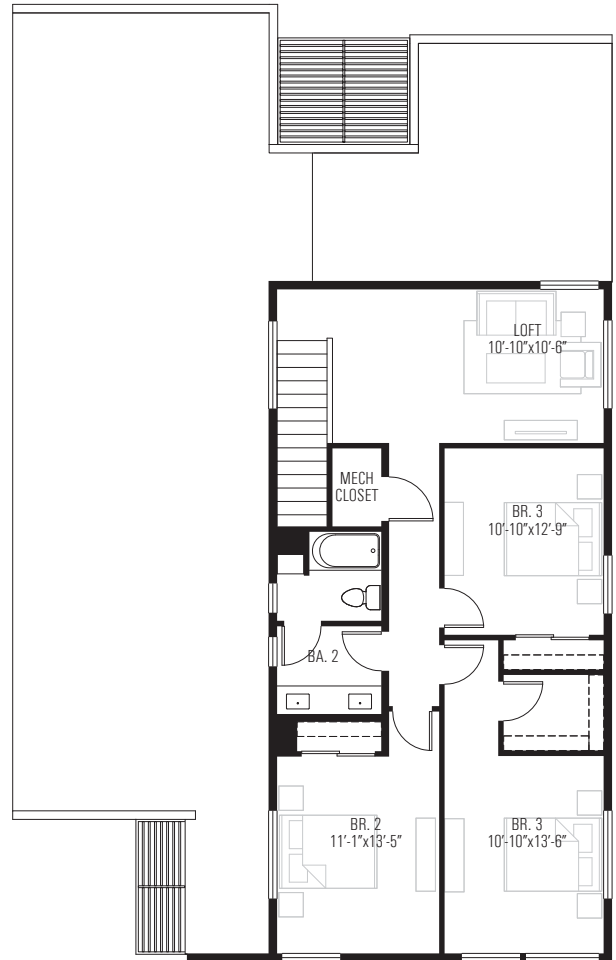

VERBENA

10966 Freda Stern Drive
Dallas, TX 75230

4 beds	2.5 baths	2956 sq. ft.

PLAN D