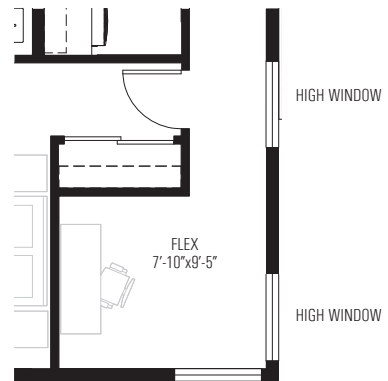

VERBENA

10966 Freda Stern Drive
Dallas, TX 75230

3	2.5	2304
beds	baths	sq. ft.

PLAN A

GROUND

SECOND

VERBENA

10966 Freda Stern Drive
Dallas, TX 75230

VERBENA

10966 Freda Stern Drive
Dallas, TX 75230

SITE PLAN

VERBENA

10966 Freda Stern Drive
Dallas, TX 75230

3	3	2493
beds	baths	sq. ft.

PLAN B

GROUND

SECOND

VERBENA

10966 Freda Stern Drive
Dallas, TX 75230

 3 beds	 3 baths	 2493 sq. ft.
--	---	--

PLAN B OPTIONS

Option B1:
Add Fireplace

Option B2:
Close off Dining/ Den

Option B3:
Change Windows in Master Bedroom:
Lot 20 Only, Lot Specific Requirement

PLAN C

GROUND

SECOND

VERBENA

10966 Freda Stern Drive
Dallas, TX 75230

3 beds	2.5 baths	2504 sq. ft.
-----------	--------------	-----------------

PLAN C OPTIONS

Option C1:
Close off Dining/ Den