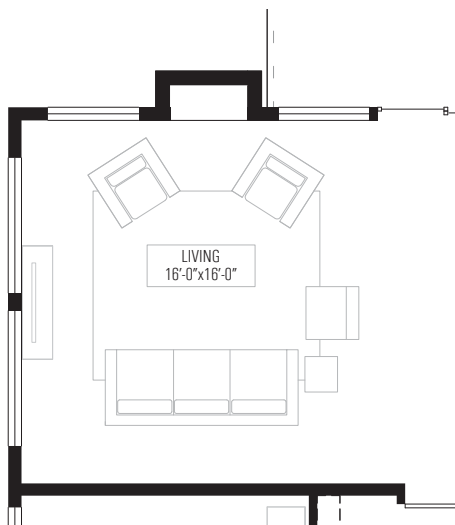

VERBENA

10966 Freda Stern Drive
Dallas, TX 75230

3	2.5	2304
beds	baths	sq. ft.

PLAN A

GROUND

SECOND

VERBENA

10966 Freda Stern Drive
Dallas, TX 75230

 3 beds	 2.5 baths	 2304 sq. ft.
--	---	--

PLAN A OPTIONS

Option A1:
Add Door into Master Closet

Option A2:
Close off Dining/ Den

Option A3:
Add Fireplace

Option A4:
Rotated Garage Door: Lot 13 & 18 Only, Lot Specific Requirement

VERBENA

10966 Freda Stern Drive
Dallas, TX 75230

SITE PLAN

VERBENA

10966 Freda Stern Drive
Dallas, TX 75230

3	3	2493
beds	baths	sq. ft.

PLAN B

GROUND

SECOND

VERBENA

10966 Freda Stern Drive
Dallas, TX 75230

 3 beds	 3 baths	 2493 sq. ft.
--	---	--

PLAN B OPTIONS

Option B1:
Add Fireplace

Option B2:
Close off Dining/ Den

Option B3:
Change Windows in Master Bedroom:
Lot 20 Only, Lot Specific Requirement