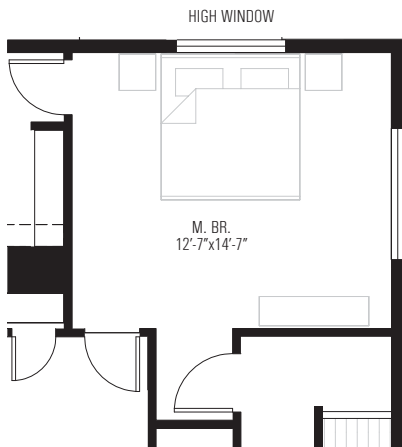

VERBENA

10966 Freda Stern Drive
Dallas, TX 75230

3	2.5	2304
beds	baths	sq. ft.

PLAN A

GROUND

SECOND

VERBENA

10966 Freda Stern Drive
Dallas, TX 75230

VERBENA

10966 Freda Stern Drive
Dallas, TX 75230

SITE PLAN

VERBENA

10966 Freda Stern Drive
Dallas, TX 75230

3	3	2493
beds	baths	sq. ft.

PLAN B

GROUND

SECOND

VERBENA

10966 Freda Stern Drive
Dallas, TX 75230

 3 beds	 3 baths	 2493 sq. ft.
--	---	--

PLAN B OPTIONS

Option B1:
Add Fireplace

Option B2:
Close off Dining/ Den

Option B3:
Change Windows in Master Bedroom:
Lot 20 Only, Lot Specific Requirement

Option B4:
Change Windows in Flex & Hallway:
Lot 1 Only, Lot Specific Requirement

VERBENA

10966 Freda Stern Drive
Dallas, TX 75230

SITE PLAN 

VERBENA

10966 Freda Stern Drive
Dallas, TX 75230

3	2.5	2504
beds	baths	sq. ft.