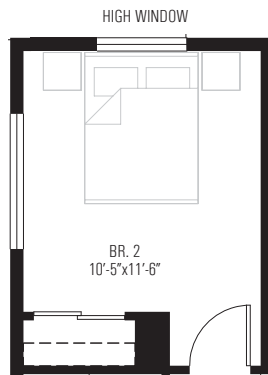

Option C3:
Change Windows in Bedroom 2:
Lot 21 Only, Lot Specific Requirement