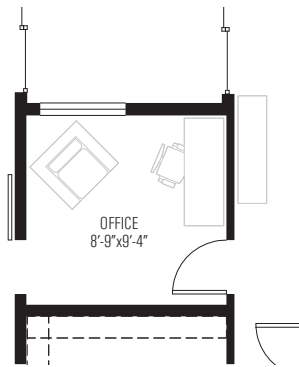

4 beds	2.5 baths	2956 sq. ft.

PLAN D

GROUND

SECOND

VERBENA

10966 Freda Stern Drive
Dallas, TX 75230

4	2.5	2956
beds	baths	sq. ft.

PLAN D OPTIONS