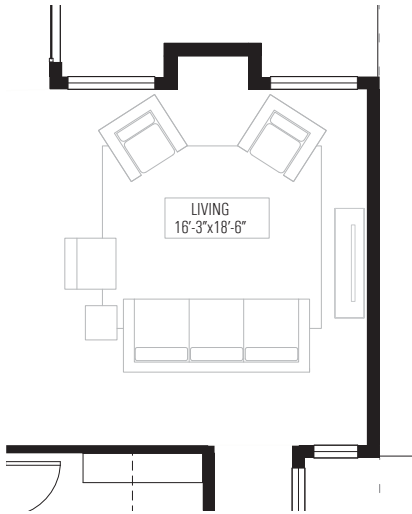

VERBENA

10966 Freda Stern Drive
Dallas, TX 75230

SITE PLAN

VERBENA

10966 Freda Stern Drive
Dallas, TX 75230

3	3	2493
beds	baths	sq. ft.

PLAN B

GROUND

SECOND

VERBENA

10966 Freda Stern Drive
Dallas, TX 75230

 3 beds	 3 baths	 2493 sq. ft.
--	---	--

PLAN B OPTIONS

Option B1:
Add Fireplace

Option B2:
Close off Dining/ Den

Option B3:
Change Windows in Master Bedroom:
Lot 20 Only, Lot Specific Requirement

Option B4:
Change Windows in Flex & Hallway:
Lot 1 Only, Lot Specific Requirement

VERBENA

10966 Freda Stern Drive
Dallas, TX 75230

SITE PLAN 

VERBENA

10966 Freda Stern Drive
Dallas, TX 75230

3	2.5	2504
beds	baths	sq. ft.

PLAN C

GROUND

SECOND

VERBENA

10966 Freda Stern Drive
Dallas, TX 75230

3 beds	2.5 baths	2504 sq. ft.
-----------	--------------	-----------------

PLAN C OPTIONS

Option C1:
Close off Dining/ Den