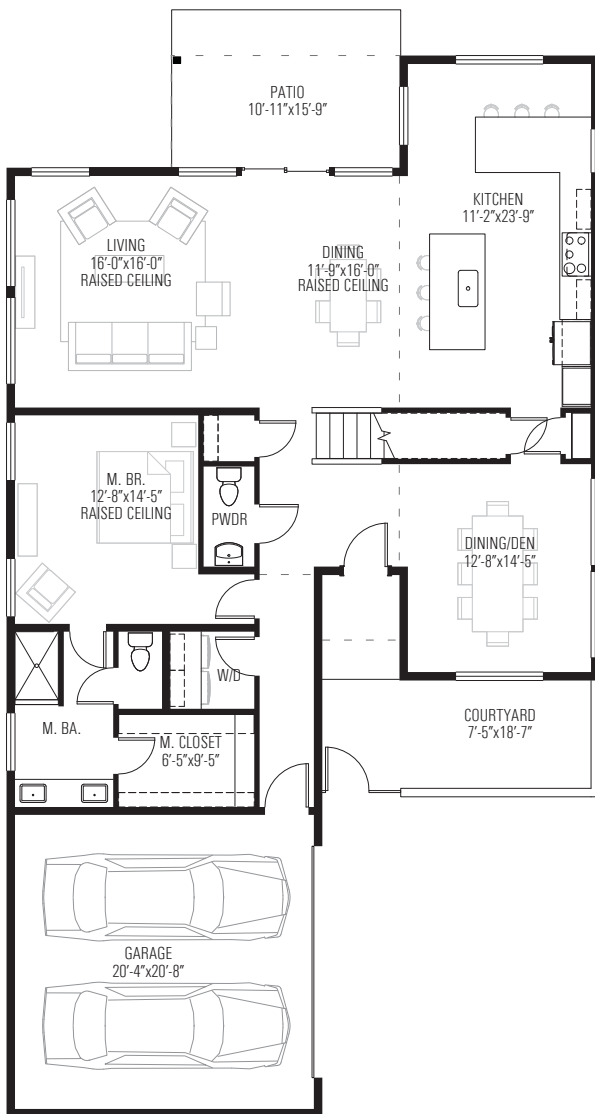

VERBENA

10966 Freda Stern Drive
Dallas, TX 75230

3	2.5	2304
beds	baths	sq. ft.

PLAN A

GROUND

SECOND

VERBENA

10966 Freda Stern Drive
Dallas, TX 75230

 3 beds	 2.5 baths	 2304 sq. ft.
--	---	--

PLAN A OPTIONS

Option A1:
Add Door into Master Closet

Option A2:
Close off Dining/ Den

Option A3:
Add Fireplace

Option A4:
Rotated Garage Door: Lot 13 & 18 Only, Lot Specific Requirement

VERBENA

10966 Freda Stern Drive
Dallas, TX 75230

SITE PLAN

VERBENA

10966 Freda Stern Drive
Dallas, TX 75230

3	3	2493
beds	baths	sq. ft.

PLAN B

GROUND

SECOND

VERBENA

10966 Freda Stern Drive
Dallas, TX 75230

 3 beds	 3 baths	 2493 sq. ft.
--	---	--

PLAN B OPTIONS

Option B1:
Add Fireplace

Option B2:
Close off Dining/ Den

Option B3:
Change Windows in Master Bedroom:
Lot 20 Only, Lot Specific Requirement