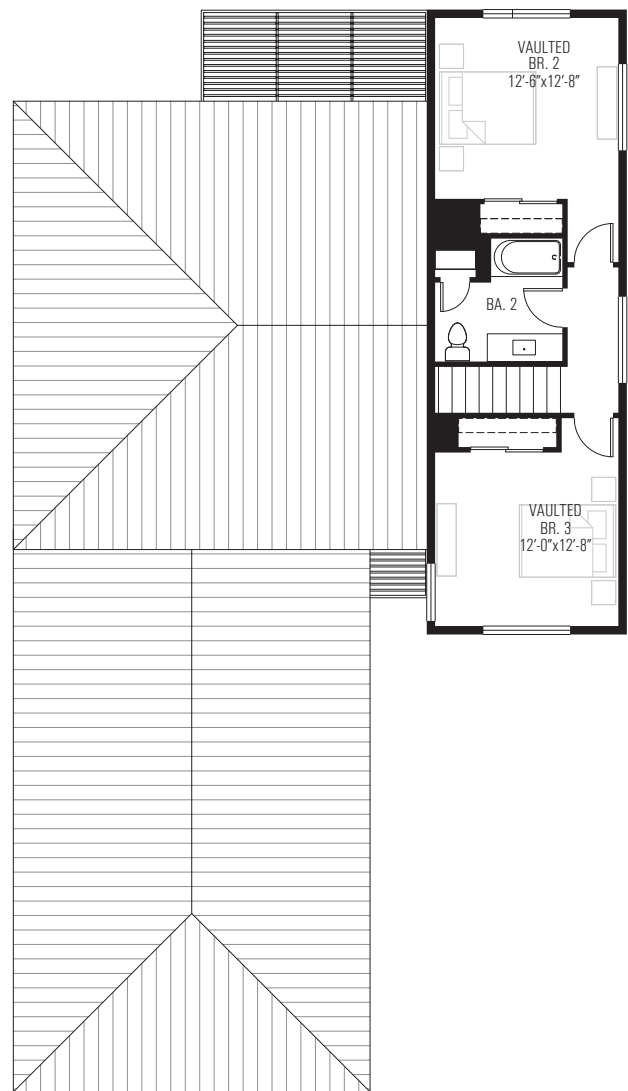

VERBENA

10966 Freda Stern Drive
Dallas, TX 75230

3	2.5	2304
beds	baths	sq. ft.

PLAN A

GROUND

SECOND

VERBENA

10966 Freda Stern Drive
Dallas, TX 75230

 3 beds	 2.5 baths	 2304 sq. ft.
--	---	--

PLAN A OPTIONS

Option A1:
Add Door into Master Closet

Option A2:
Close off Dining/ Den

Option A3:
Add Fireplace

Option A4:
Rotated Garage Door: Lot 13 & 18 Only, Lot Specific Requirement

VERBENA

10966 Freda Stern Drive
Dallas, TX 75230

SITE PLAN

VERBENA

10966 Freda Stern Drive
Dallas, TX 75230

3	3	2493
beds	baths	sq. ft.

PLAN B

GROUND

SECOND

VERBENA

10966 Freda Stern Drive
Dallas, TX 75230

 3 beds	 3 baths	 2493 sq. ft.
--	---	--

PLAN B OPTIONS

Option B1:
Add Fireplace

Option B2:
Close off Dining/ Den

Option B3:
Change Windows in Master Bedroom:
Lot 20 Only, Lot Specific Requirement