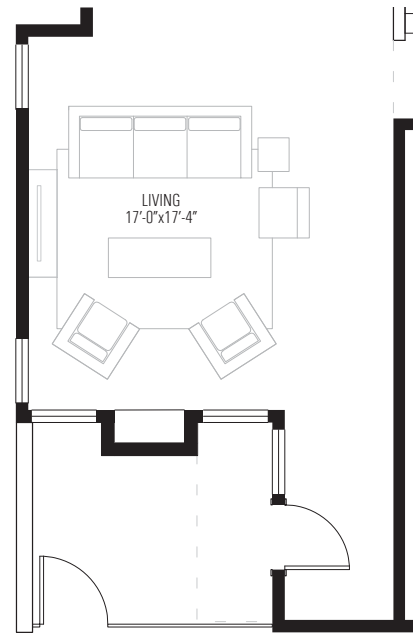

VERBENA

10966 Freda Stern Drive
Dallas, TX 75230

4	2.5	2956
beds	baths	sq. ft.

PLAN D OPTIONS