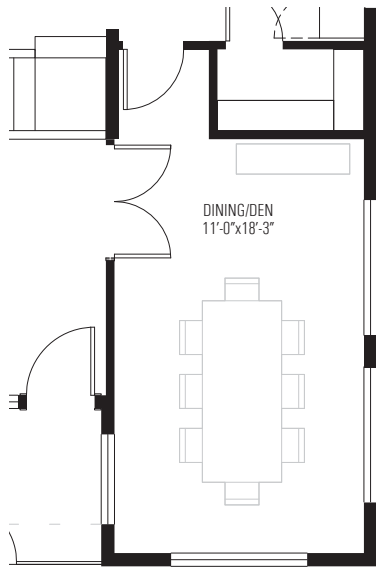

VERBENA

10966 Freda Stern Drive
Dallas, TX 75230

3	2.5	2304
beds	baths	sq. ft.

PLAN A

GROUND

SECOND

VERBENA

10966 Freda Stern Drive
Dallas, TX 75230

VERBENA

10966 Freda Stern Drive
Dallas, TX 75230

SITE PLAN

VERBENA

10966 Freda Stern Drive
Dallas, TX 75230

3	3	2493
beds	baths	sq. ft.

PLAN B

GROUND

SECOND

VERBENA

10966 Freda Stern Drive
Dallas, TX 75230

 3 beds	 3 baths	 2493 sq. ft.
--	---	--

PLAN B OPTIONS

Option B1:
Add Fireplace

Option B2:
Close off Dining/ Den

Option B3:
Change Windows in Master Bedroom:
Lot 20 Only, Lot Specific Requirement

PLAN C

GROUND

SECOND

VERBENA

10966 Freda Stern Drive
Dallas, TX 75230

3 beds	2.5 baths	2504 sq. ft.
-----------	--------------	-----------------

PLAN C OPTIONS

Option C1:
Close off Dining/ Den