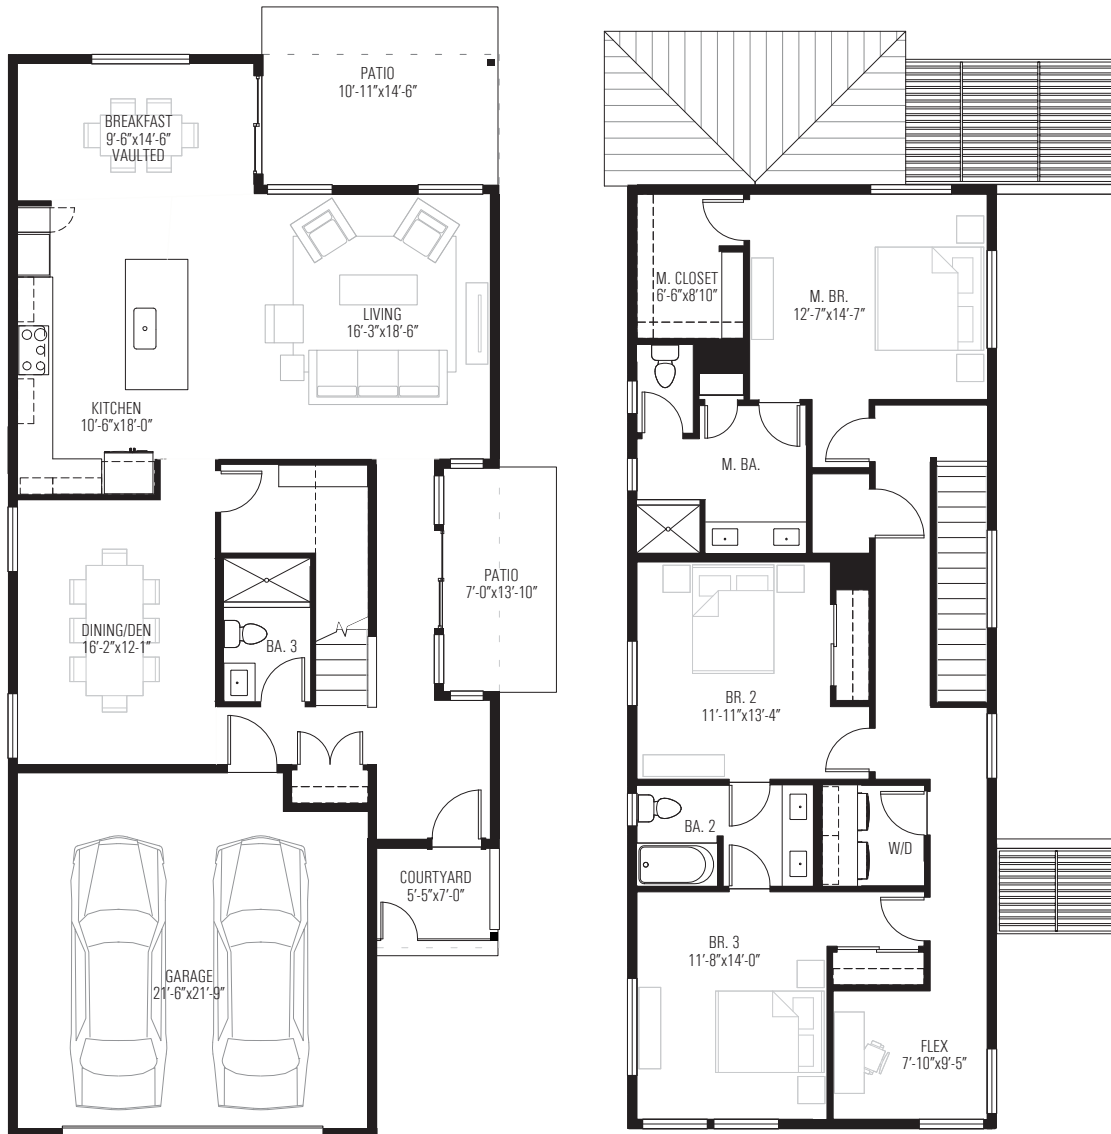

VERBENA

10966 Freda Stern Drive
Dallas, TX 75230

3	2.5	2304
beds	baths	sq. ft.

PLAN A

GROUND

SECOND

VERBENA

10966 Freda Stern Drive
Dallas, TX 75230

VERBENA

10966 Freda Stern Drive
Dallas, TX 75230

SITE PLAN

VERBENA

10966 Freda Stern Drive
Dallas, TX 75230

3	3	2493
beds	baths	sq. ft.

PLAN B

GROUND

SECOND

VERBENA

10966 Freda Stern Drive
Dallas, TX 75230

 3 beds	 3 baths	 2493 sq. ft.
--	---	--

PLAN B OPTIONS

Option B1:
Add Fireplace

Option B2:
Close off Dining/ Den

Option B3:
Change Windows in Master Bedroom:
Lot 20 Only, Lot Specific Requirement

PLAN C

GROUND

SECOND

VERBENA

10966 Freda Stern Drive
Dallas, TX 75230

3 beds	2.5 baths	2504 sq. ft.
-----------	--------------	-----------------

PLAN C OPTIONS

Option C1:
Close off Dining/ Den