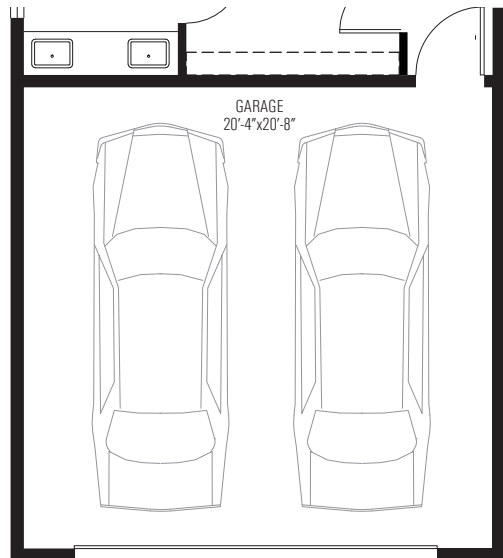

VERBENA

10966 Freda Stern Drive
Dallas, TX 75230

3	2.5	2304
beds	baths	sq. ft.

PLAN A

GROUND

SECOND

VERBENA

10966 Freda Stern Drive
Dallas, TX 75230

 3 beds	 2.5 baths	 2304 sq. ft.
--	---	--

PLAN A OPTIONS

Option A1:
Add Door into Master Closet

Option A2:
Close off Dining/ Den

Option A3:
Add Fireplace

Option A4:
Rotated Garage Door: Lot 13 & 18 Only, Lot Specific Requirement

VERBENA

10966 Freda Stern Drive
Dallas, TX 75230

SITE PLAN

VERBENA

10966 Freda Stern Drive
Dallas, TX 75230

3	3	2493
beds	baths	sq. ft.

PLAN B

GROUND

SECOND

VERBENA

10966 Freda Stern Drive
Dallas, TX 75230

 3 beds	 3 baths	 2493 sq. ft.
--	---	--

PLAN B OPTIONS

Option B1:
Add Fireplace

Option B2:
Close off Dining/ Den

Option B3:
Change Windows in Master Bedroom:
Lot 20 Only, Lot Specific Requirement