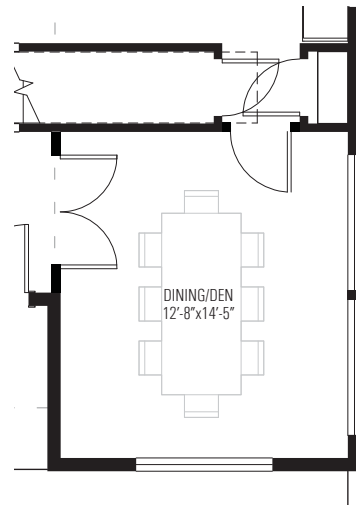

VERBENA

10966 Freda Stern Drive
Dallas, TX 75230

3	2.5	2304
beds	baths	sq. ft.

PLAN A

GROUND

SECOND

VERBENA

10966 Freda Stern Drive
Dallas, TX 75230

 3 beds	 2.5 baths	 2304 sq. ft.
--	---	--

PLAN A OPTIONS

Option A1:
Add Door into Master Closet

Option A2:
Close off Dining/ Den

Option A3:
Add Fireplace

Option A4:
Rotated Garage Door: Lot 13 & 18 Only, Lot Specific Requirement

VERBENA

10966 Freda Stern Drive
Dallas, TX 75230

SITE PLAN

VERBENA

10966 Freda Stern Drive
Dallas, TX 75230

3	3	2493
beds	baths	sq. ft.

PLAN B

GROUND

SECOND

VERBENA

10966 Freda Stern Drive
Dallas, TX 75230

 3 beds	 3 baths	 2493 sq. ft.
--	---	--

PLAN B OPTIONS

Option B1:
Add Fireplace

Option B2:
Close off Dining/ Den

Option B3:
Change Windows in Master Bedroom:
Lot 20 Only, Lot Specific Requirement